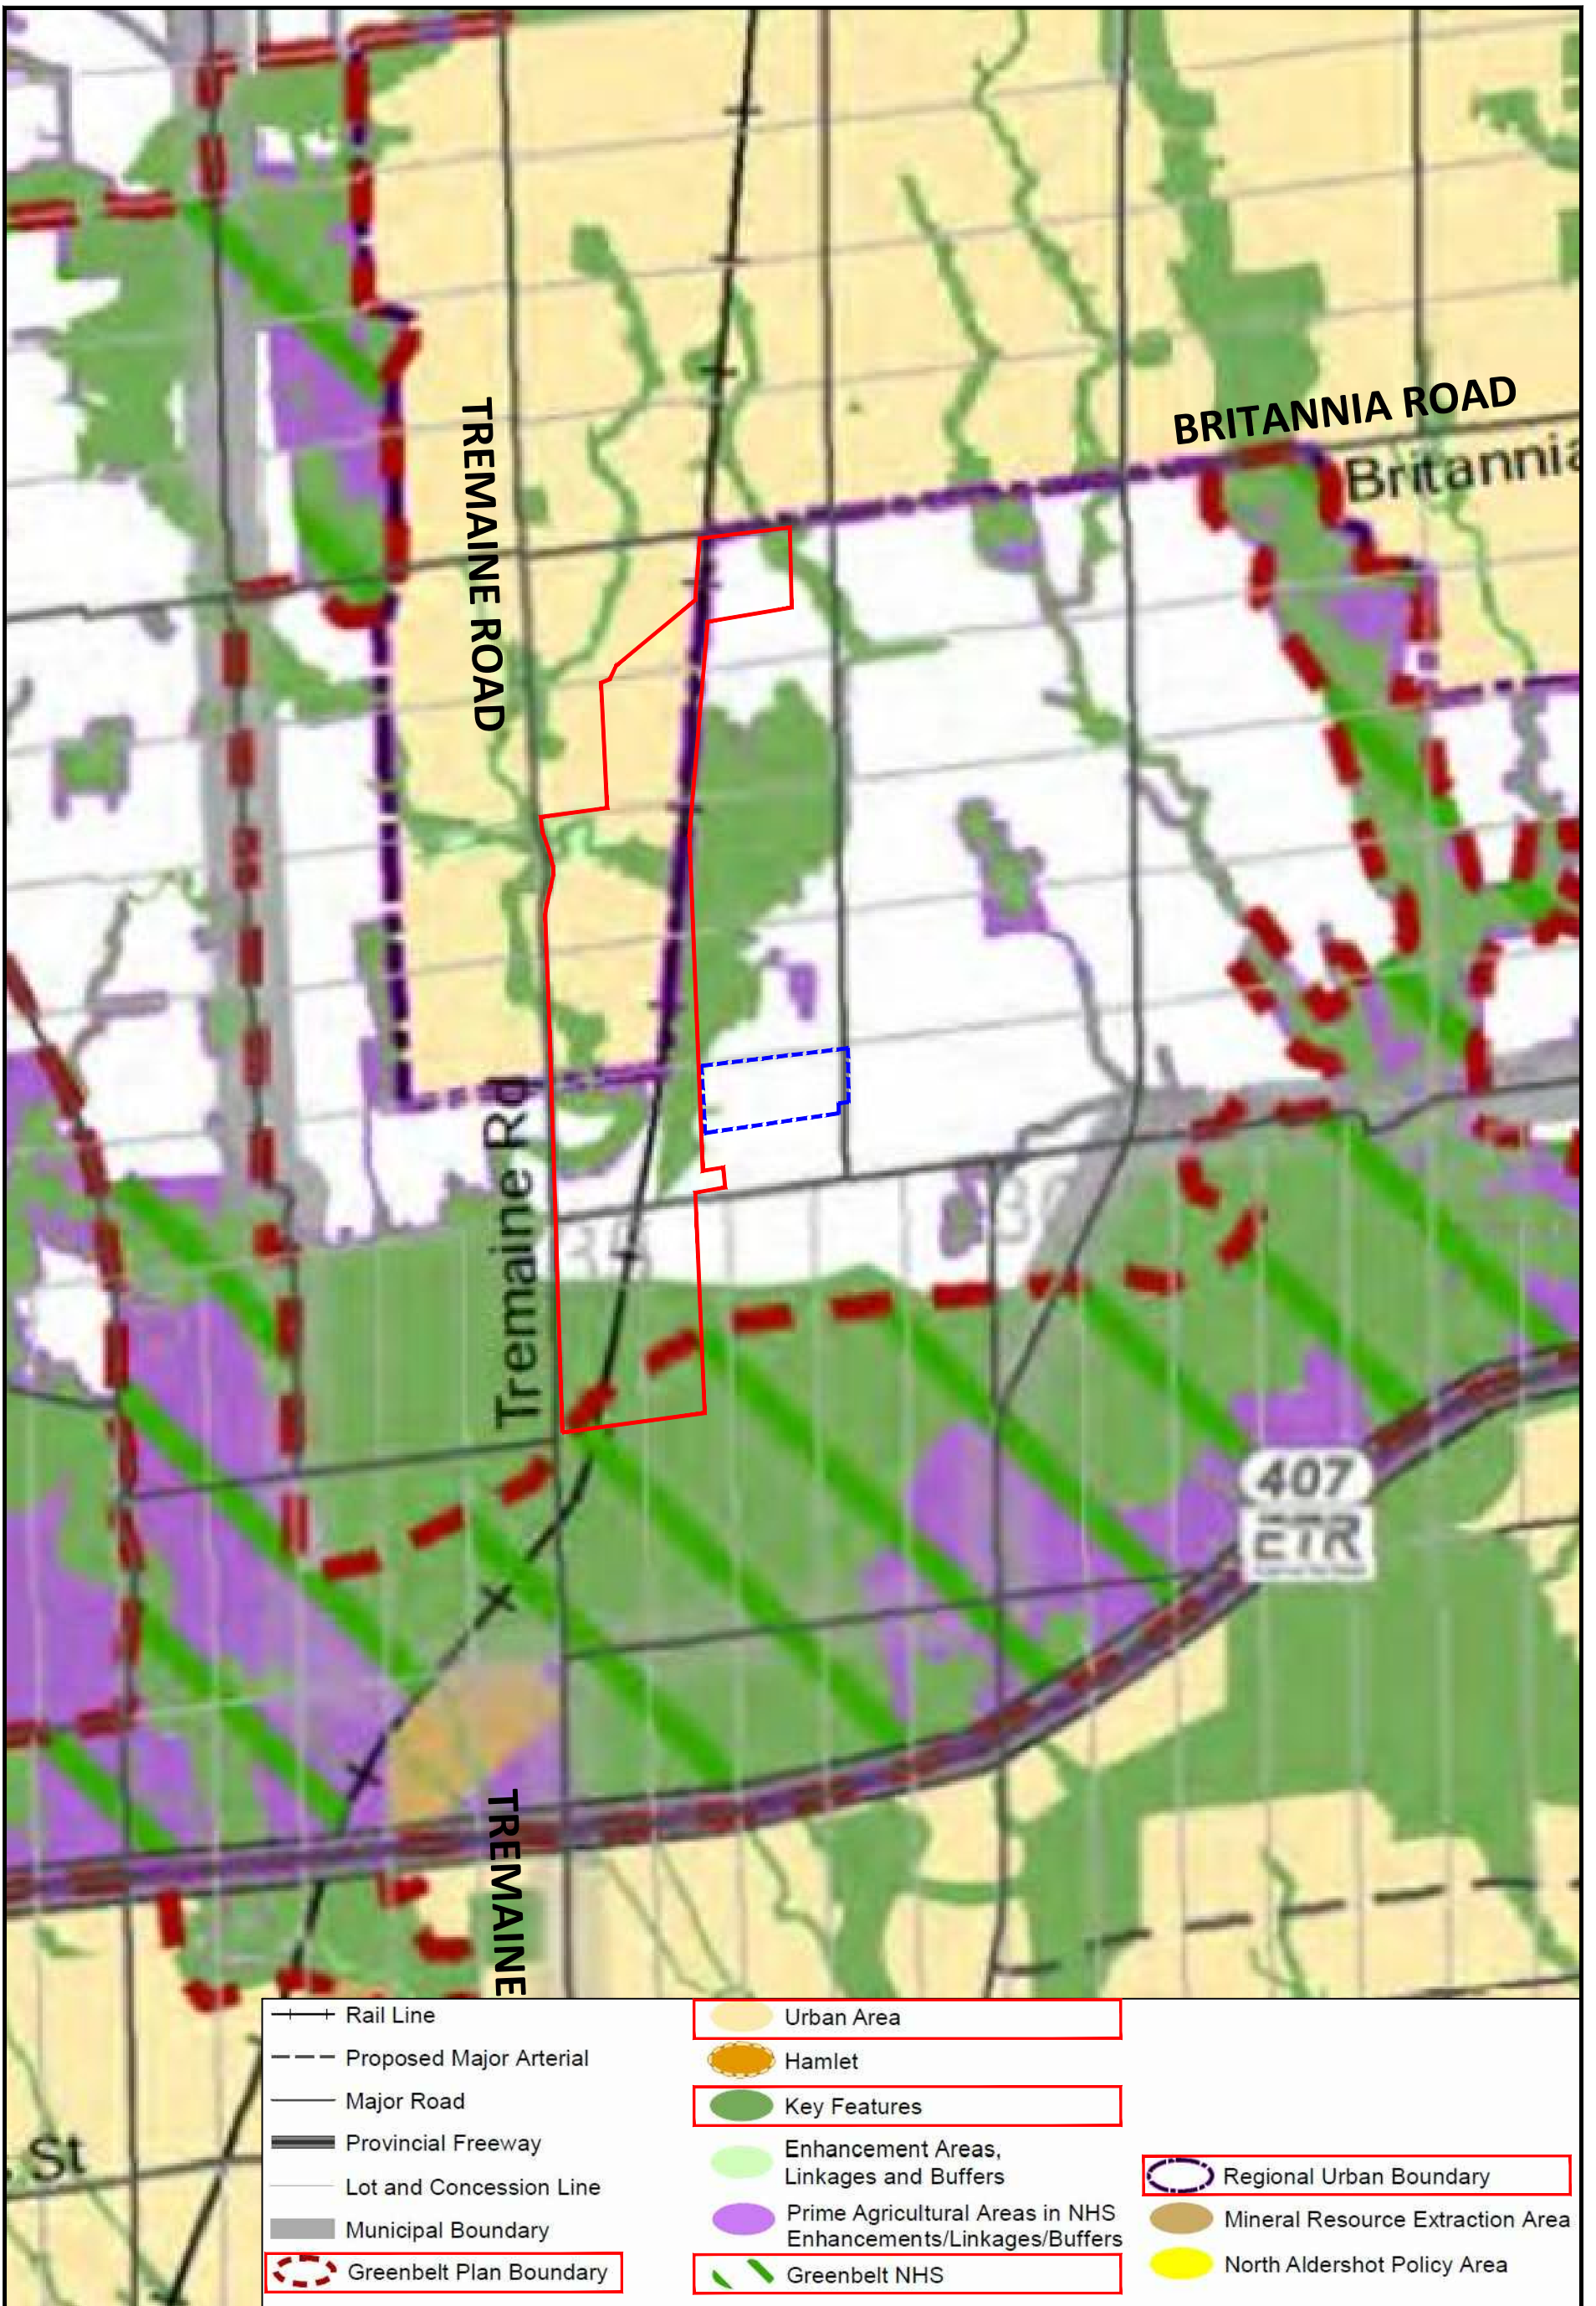

DATE
MAY 2022

Source: Government of Ontario, Provincially Significant Employment Zones (Online data accessed March 7 2022-<https://www.ontario.ca/page/provincially-significant-employment-zones#section-1>), CN Milton Logistics Hub Project, MAP2: CN Intermodal site footprint (Online Information Accessed May 3, 2022)

Figure 3: Halton Region- ROPA 49/Map 1C: Future Strategic Employment Areas

822404 Ontario Inc., Milton, ON

DATE
JULY 2023

CN Intermodal Site Footprint

822404 Ontario Inc. Lands (Tribal)

Figure 4: Halton Region- ROPA 49/Map 1G: Future Strategic Employment Areas (Draft)