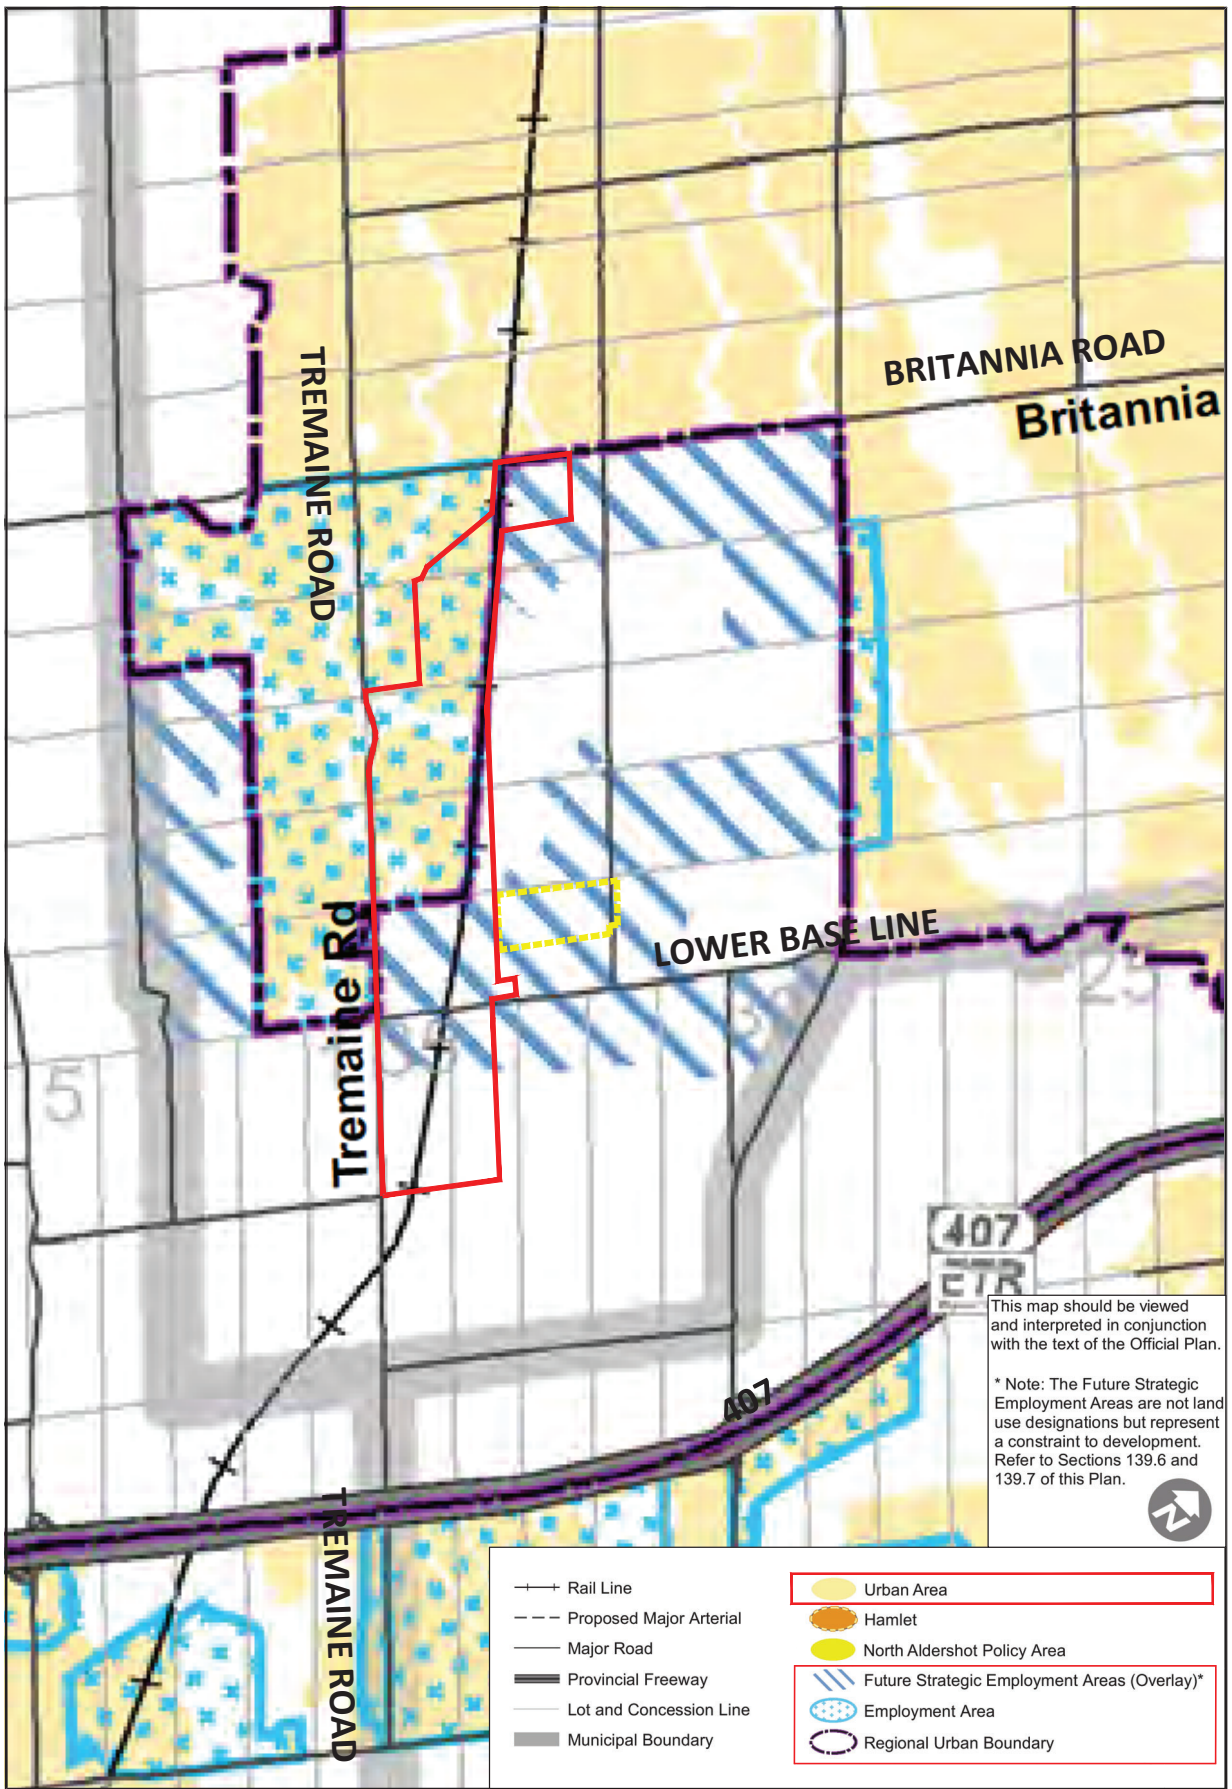

DATE
MAY 2022

Source: Government of Ontario, Provincially Significant Employment Zones (Online data accessed March 7 2022-<https://www.ontario.ca/page/provincially-significant-employment-zones#section-1>), CN Milton Logistics Hub Project, MAP2: CN Intermodal site footprint (Online Information Accessed May 3, 2022)

Figure 3: Halton Region- ROPA 49/Map 1C: Future Strategic Employment Areas

822404 Ontario Inc., Milton, ON

DATE
JULY 2023

CN Intermodal Site Footprint

822404 Ontario Inc. Lands (Tribal)

Figure 4: Halton Region- ROPA 49/Map 1G: Future Strategic Employment Areas (Draft)