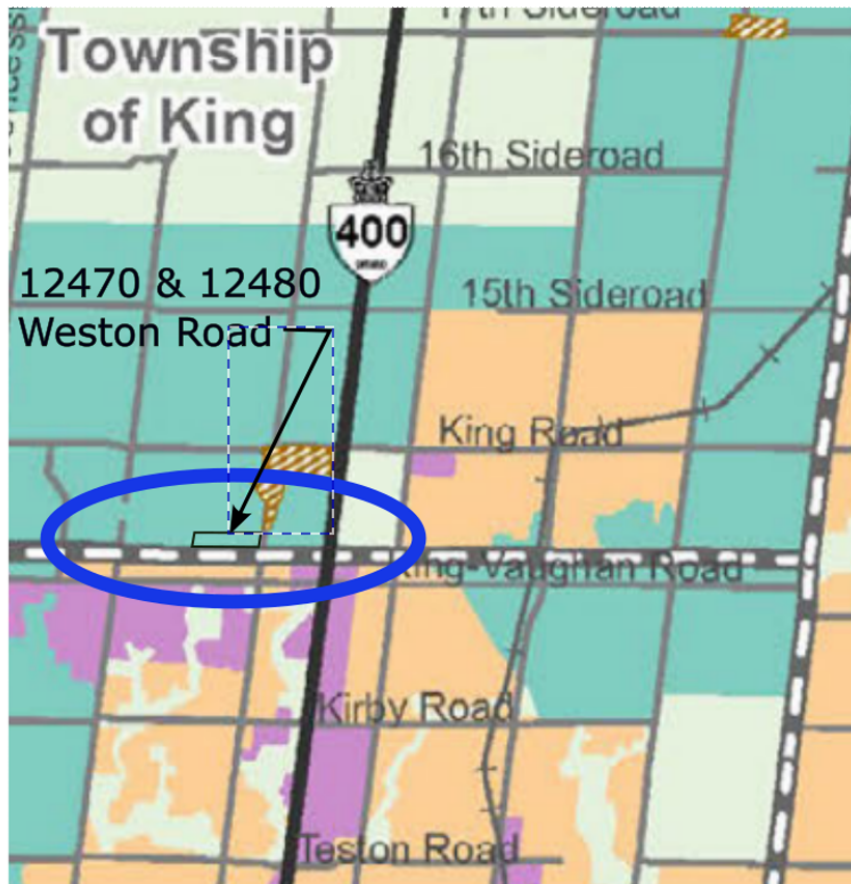

**Westlin Farms Inc. - Approval of Region of York Official Plan (ERO number 019-5865) –
Reconsideration of 12470 and 12480 Weston Road in Lands Needs Assessment**

Figure 3: Adopted York Region Official Plan dated July 2022- excerpt from Schedule 1A Land Use Designations

Urban System

- Community Area
- Employment Area

Agricultural System

- Holland Marsh Specialty Crop Area
- Agricultural Area
- Rural Area
- Hamlet

Provincial Highways

- Existing
- Under Construction