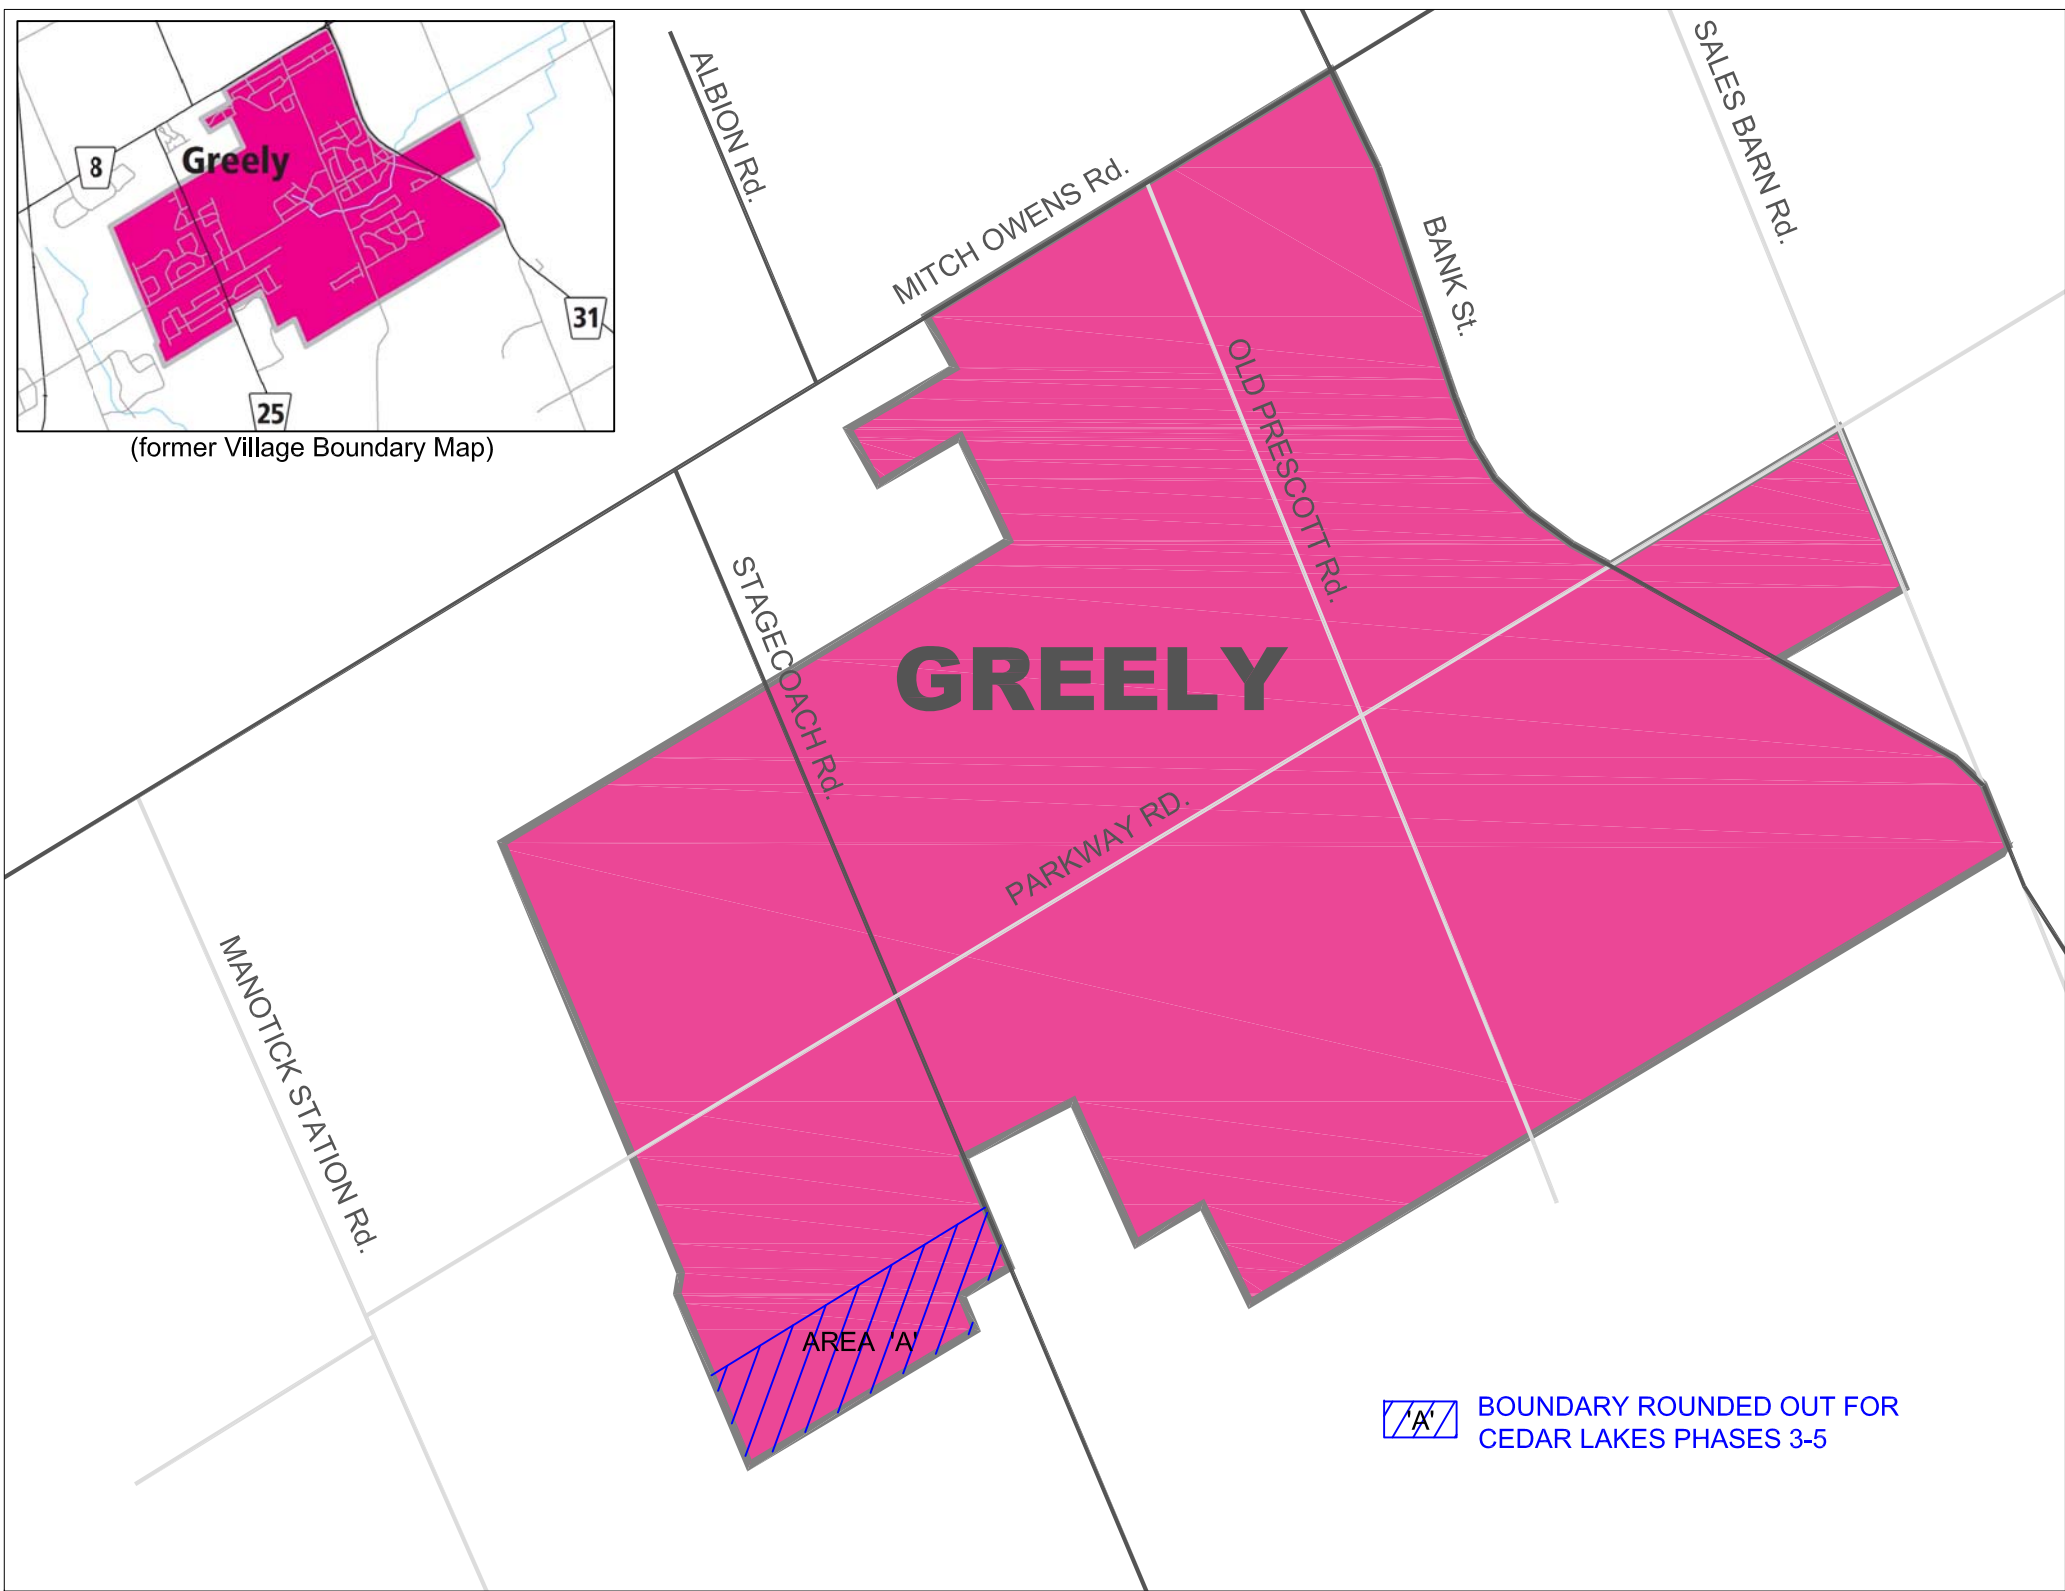

(former Village Boundary Map)

BOUNDARY ROUNDED OUT FOR
CEDAR LAKES PHASES 3-5