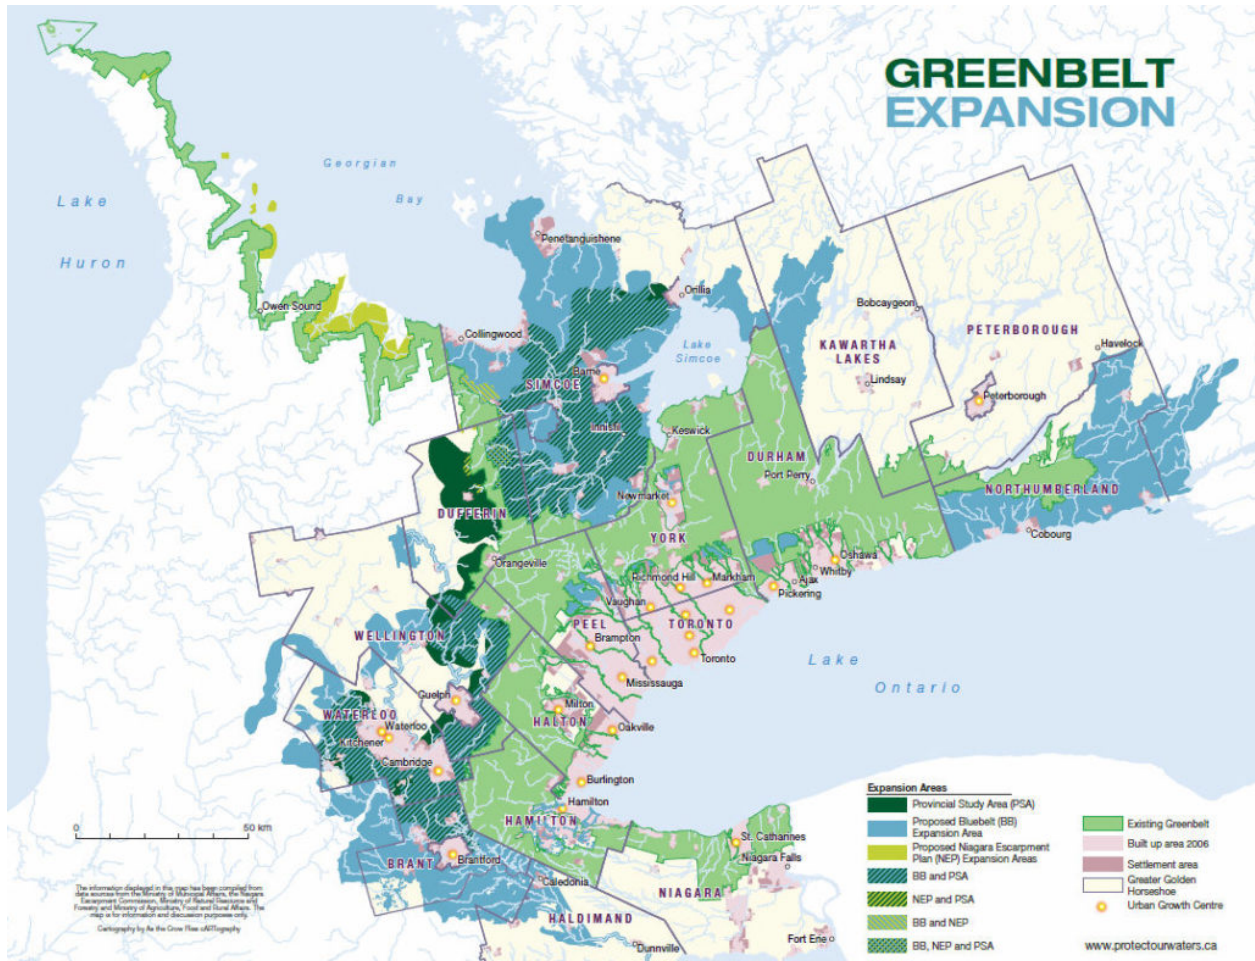

GREENBELT EXPANSION AREAS MAP

(Extract from Ontario Nature Blog and protectourwaters.ca – February 18, 2018)

Greenbelt Expansion map © protectourwaters.ca

Niagara Escarpment Expansion Areas (shown in yellow shading) include the following:

1. Barrier, Hay, Griffiths and White Cloud Islands in Georgian Bay (Bruce County)
2. Keppel Scarplands to Beach Shorelands in Township of Georgian Bluffs (Grey County)
3. Lower Bighead & Beaver River Valleylands above Meaford & Thornbury (Grey County)
4. Creemore Outlier & Gibraltar Moraine in Clearview Township (Simcoe County)