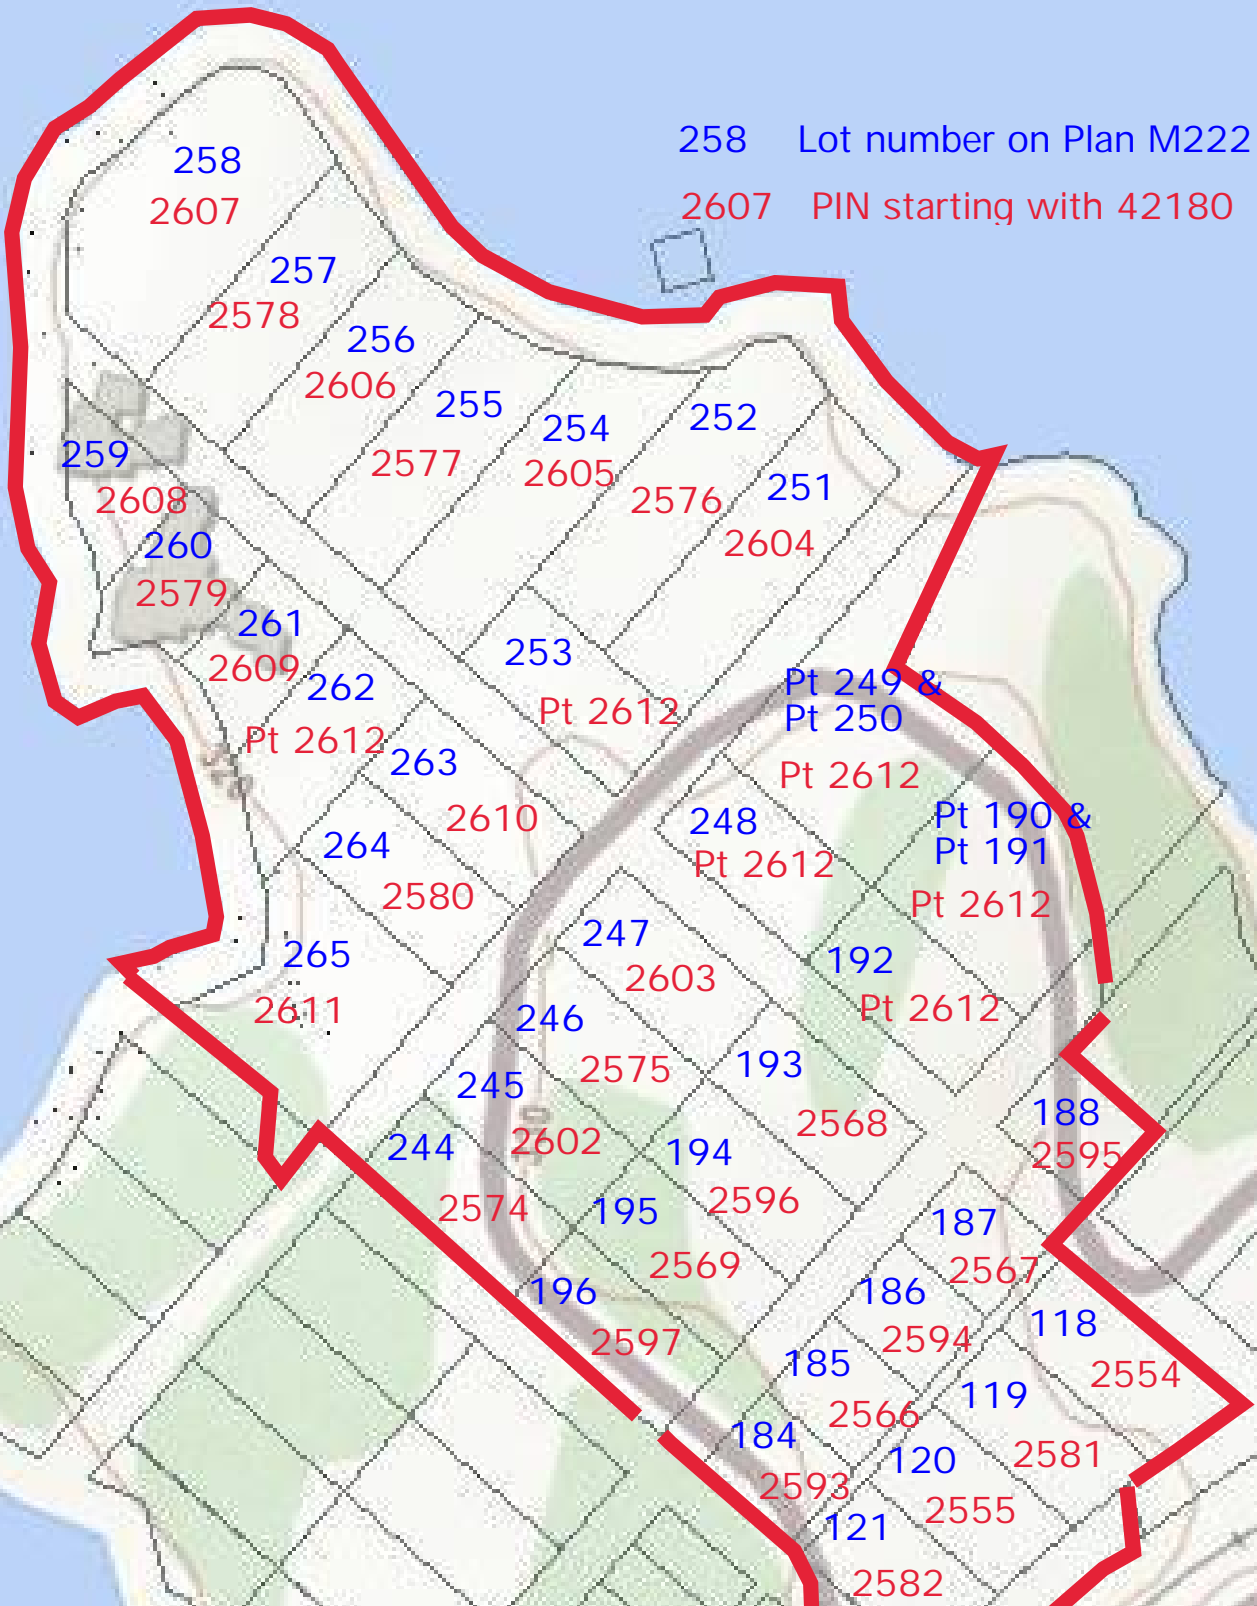

Properties, Minaki-on-the-River development area, May 2019

258 Lot number on Plan M222

2607 PIN starting with 42180

PIN 42180-2612 also includes all shore road allowance and all roads

PINs and ownership of Plan M222, Part Lots 190, 191, 249, and 250 have changed from 2012 Property Compilation plan