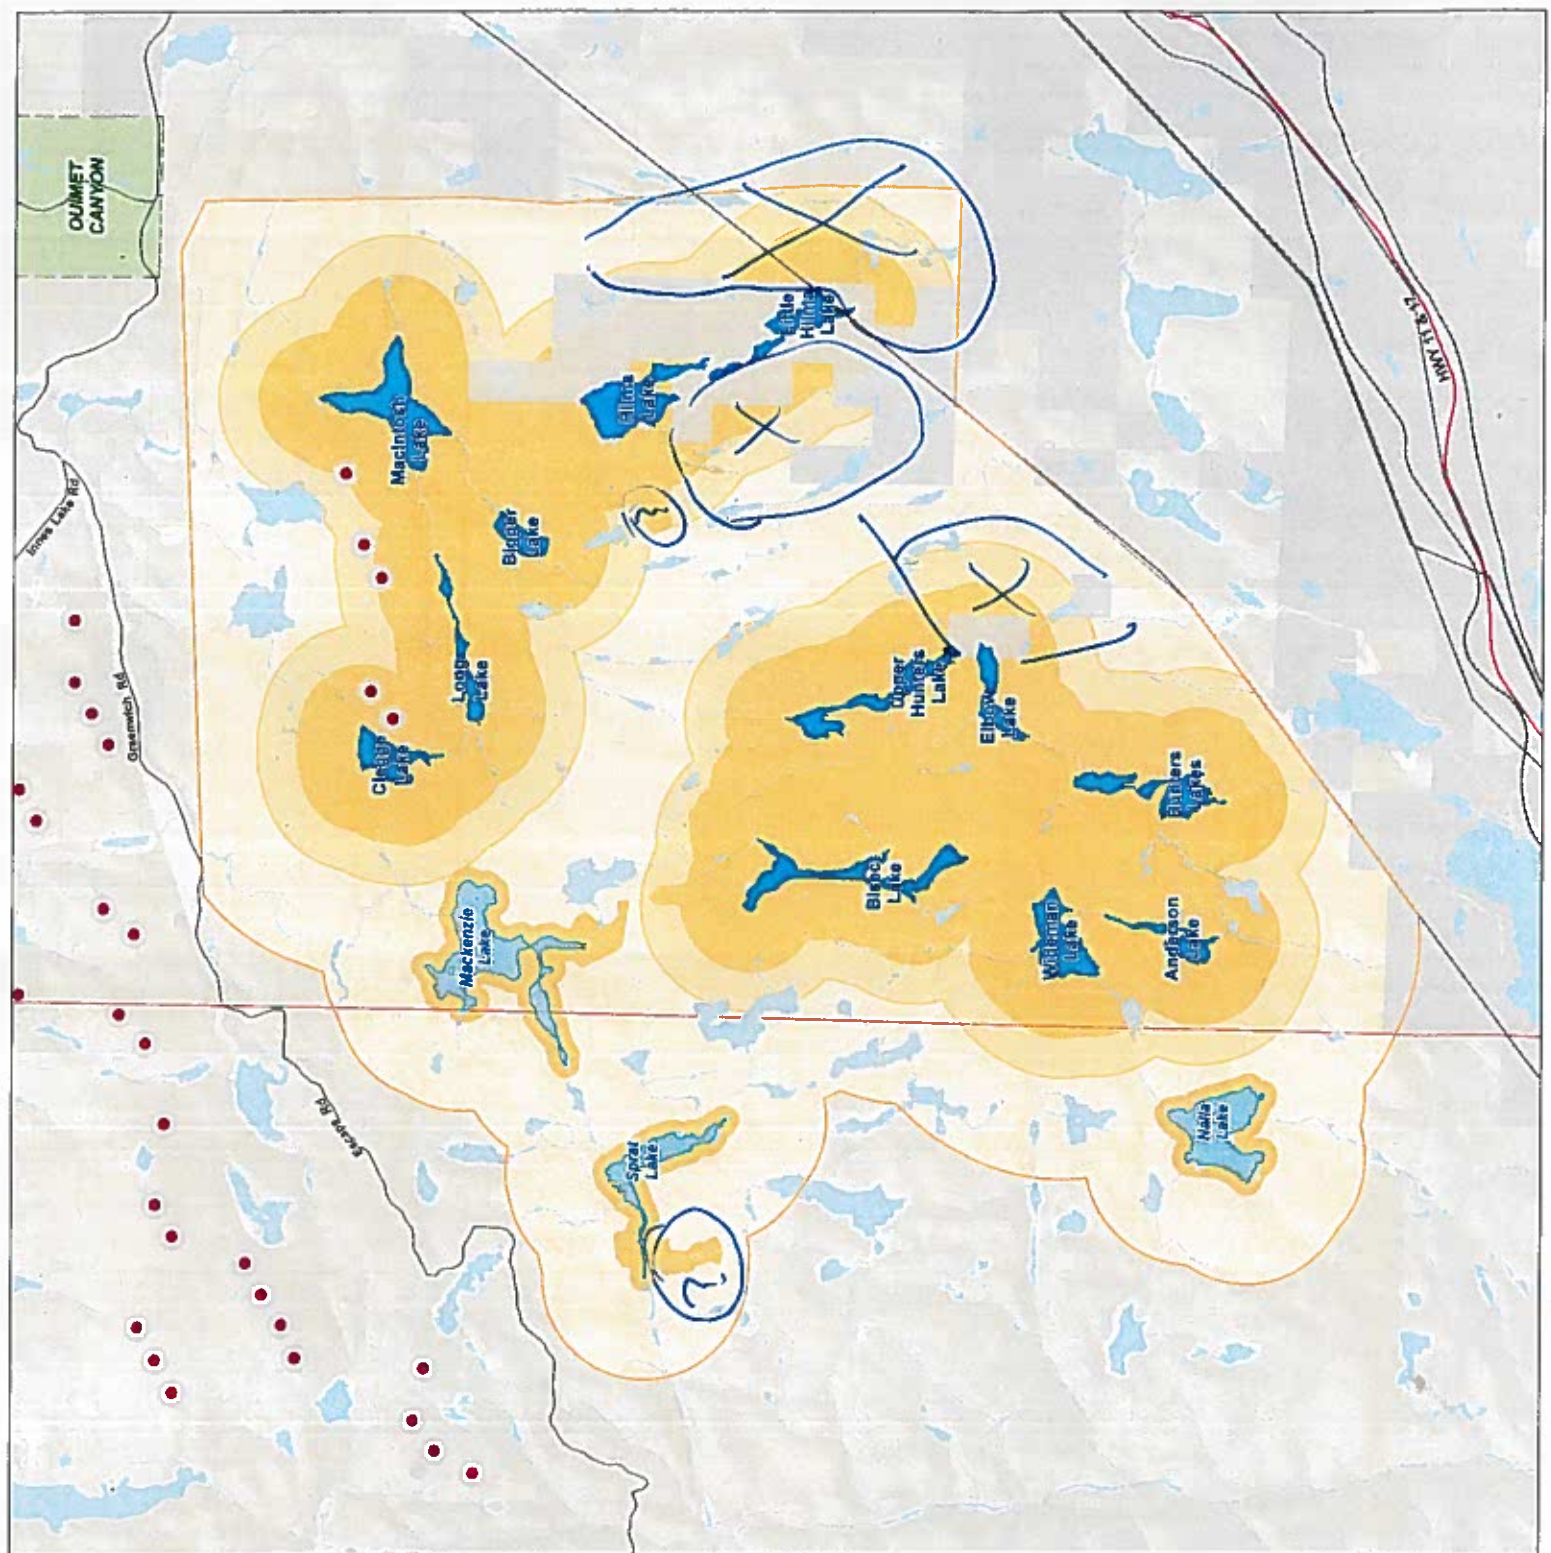

- Primary Forest Access Road
- Utility Line
- Railway
- Rivers and Creeks
- Large Lakes and Rivers
- Focal Lakes
- Secondary Lakes
- Forest Management Unit
- Provincial Park
- Proposed Enhanced Management Area
- No New Activities Permitted
- No New Roads or Trails
- No New Permanent Roads or Trails
- Private Property

Universal Transverse Mercator
North American Datum 1983
SCALE 1:50,000

© Ontario Forests for Change 2019
Printed in Ontario, Canada
Number 16 (19/12/19)
For Further Information Contact: Northern Highlands Staff - The Great Lakes Project - 2021-115-1487