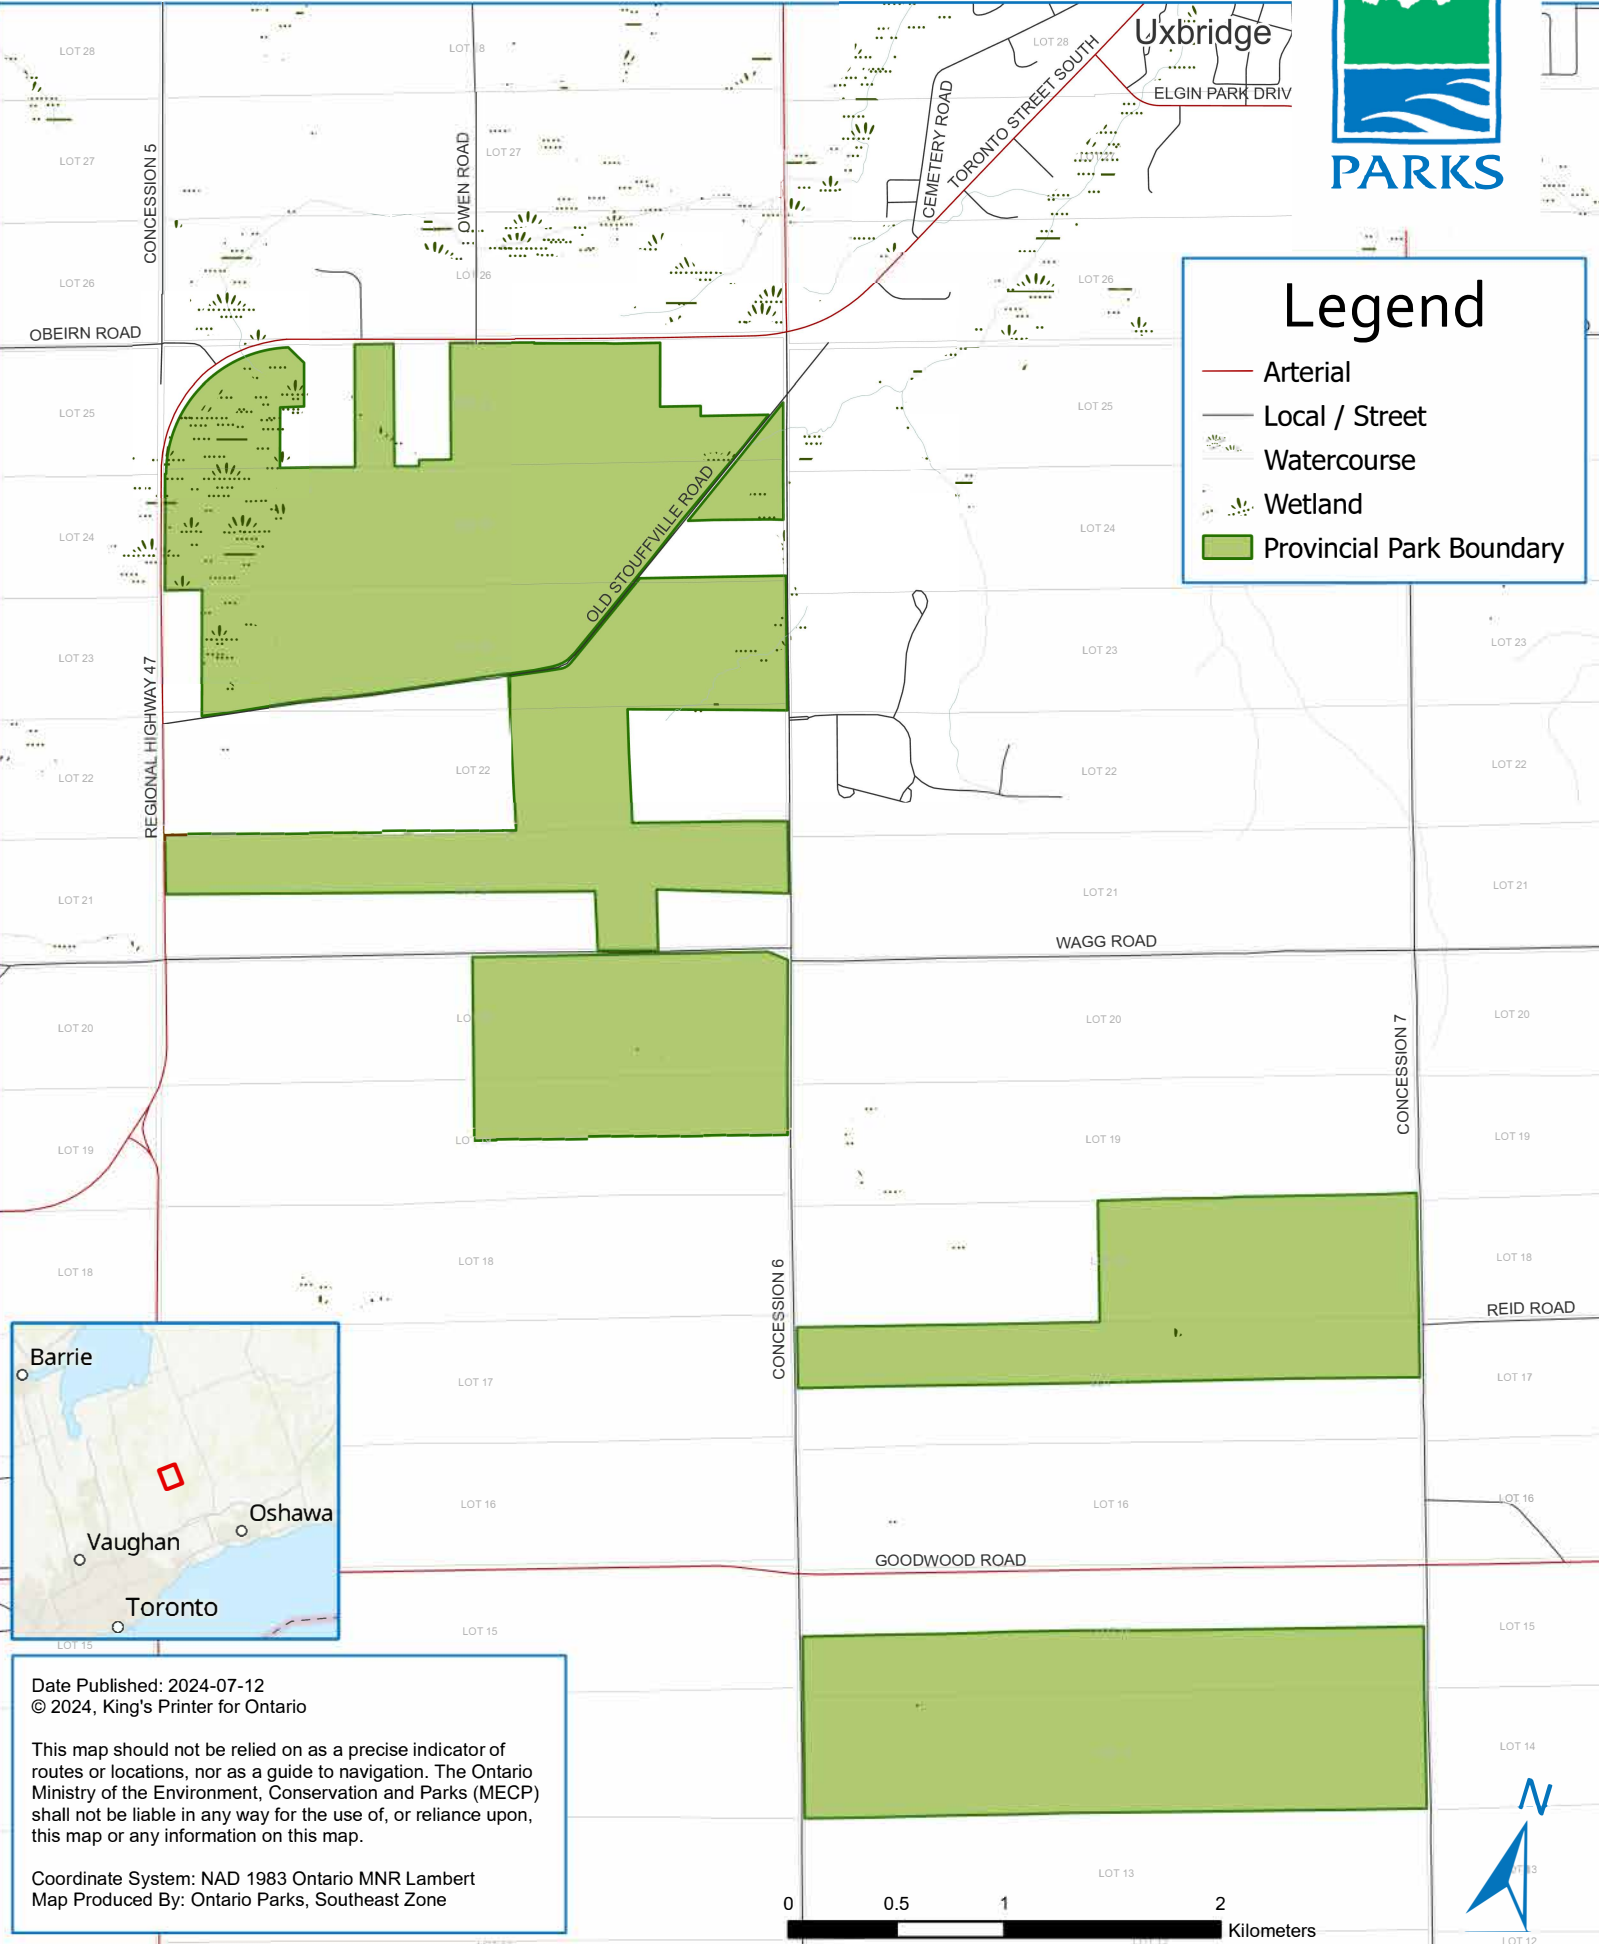

Park Boundary

Legend

- Arterial
- Local / Street
- Watercourse
- Wetland
- Provincial Park Boundary

Date Published: 2024-07-12
© 2024, King's Printer for Ontario

This map should not be relied on as a precise indicator of routes or locations, nor as a guide to navigation. The Ontario Ministry of the Environment, Conservation and Parks (MECP) shall not be liable in any way for the use of, or reliance upon, this map or any information on this map.

Coordinate System: NAD 1983 Ontario MNR Lambert
Map Produced By: Ontario Parks, Southeast Zone