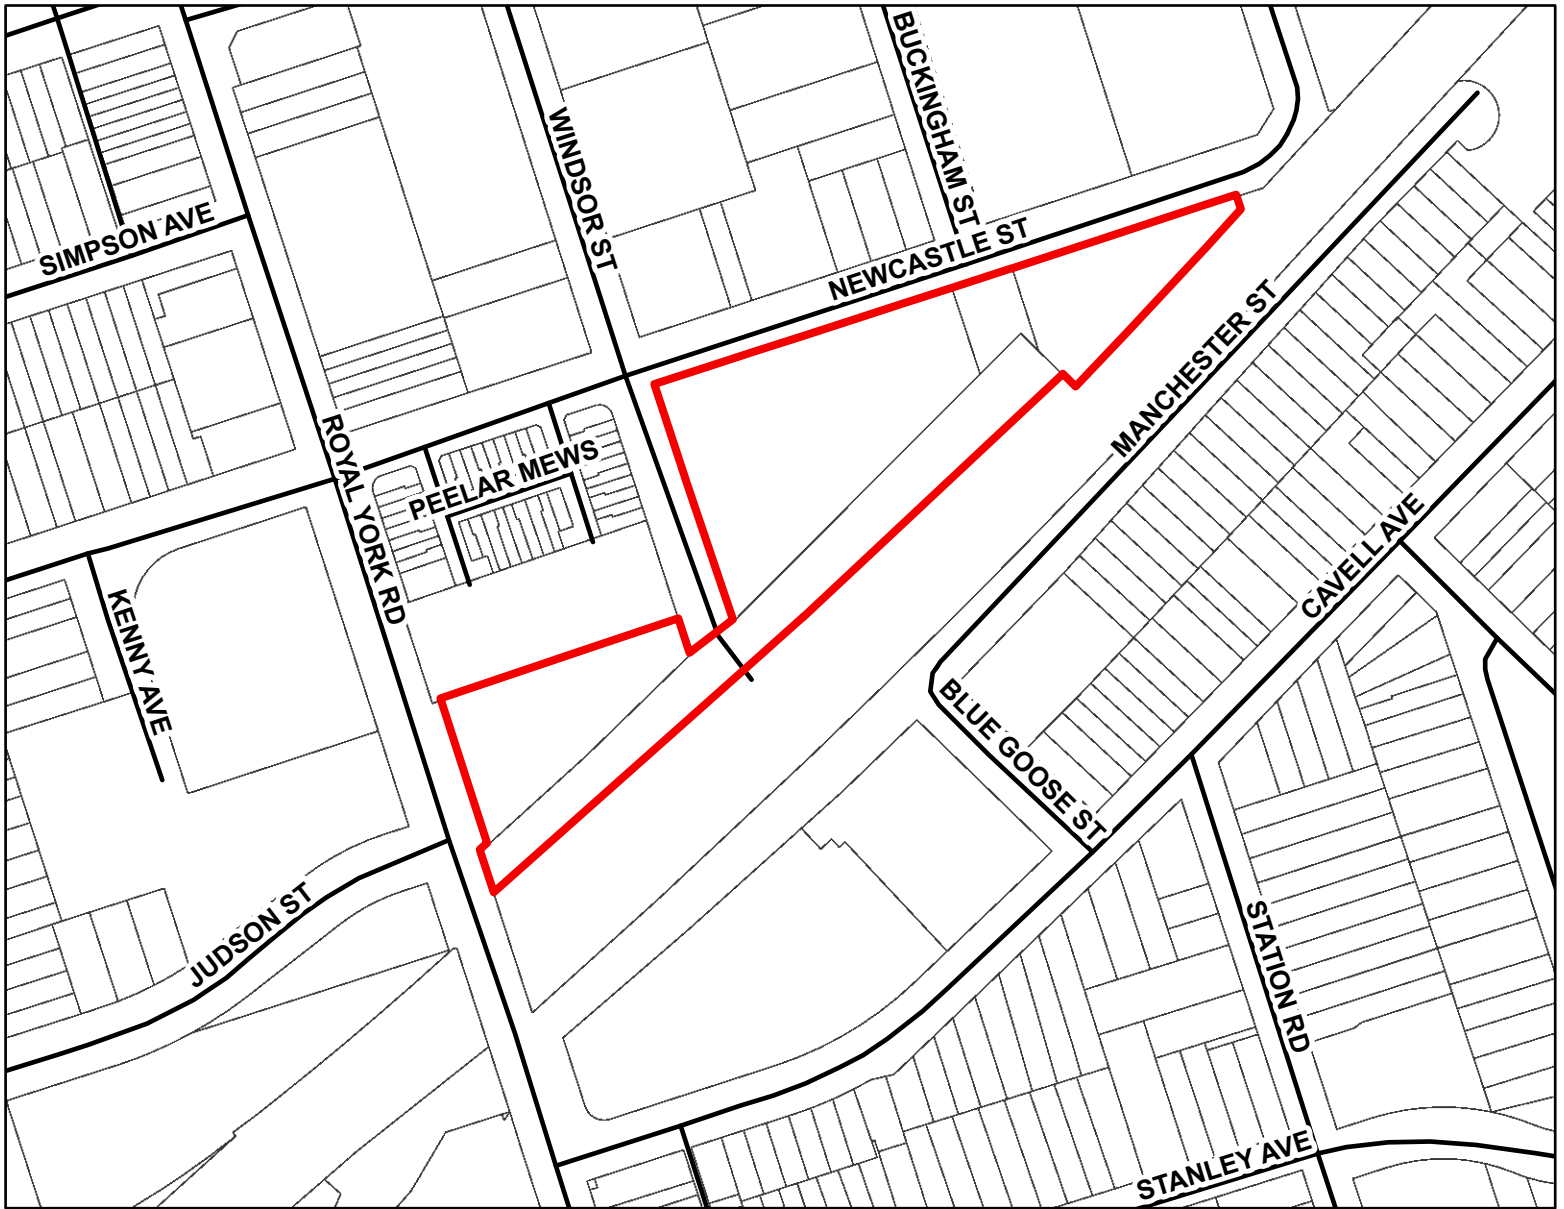

315 and 327 Royal York Road, and 27, 33 and 39 Newcastle Street, Toronto

LEGEND

- Roads
- Lands Subject to Proposed Revocation
- Parcels

Map North (Degrees): 0°

0 20 40 80

Metres

1 cm equals 29 metres

THIS IS NOT A PLAN OF SURVEY