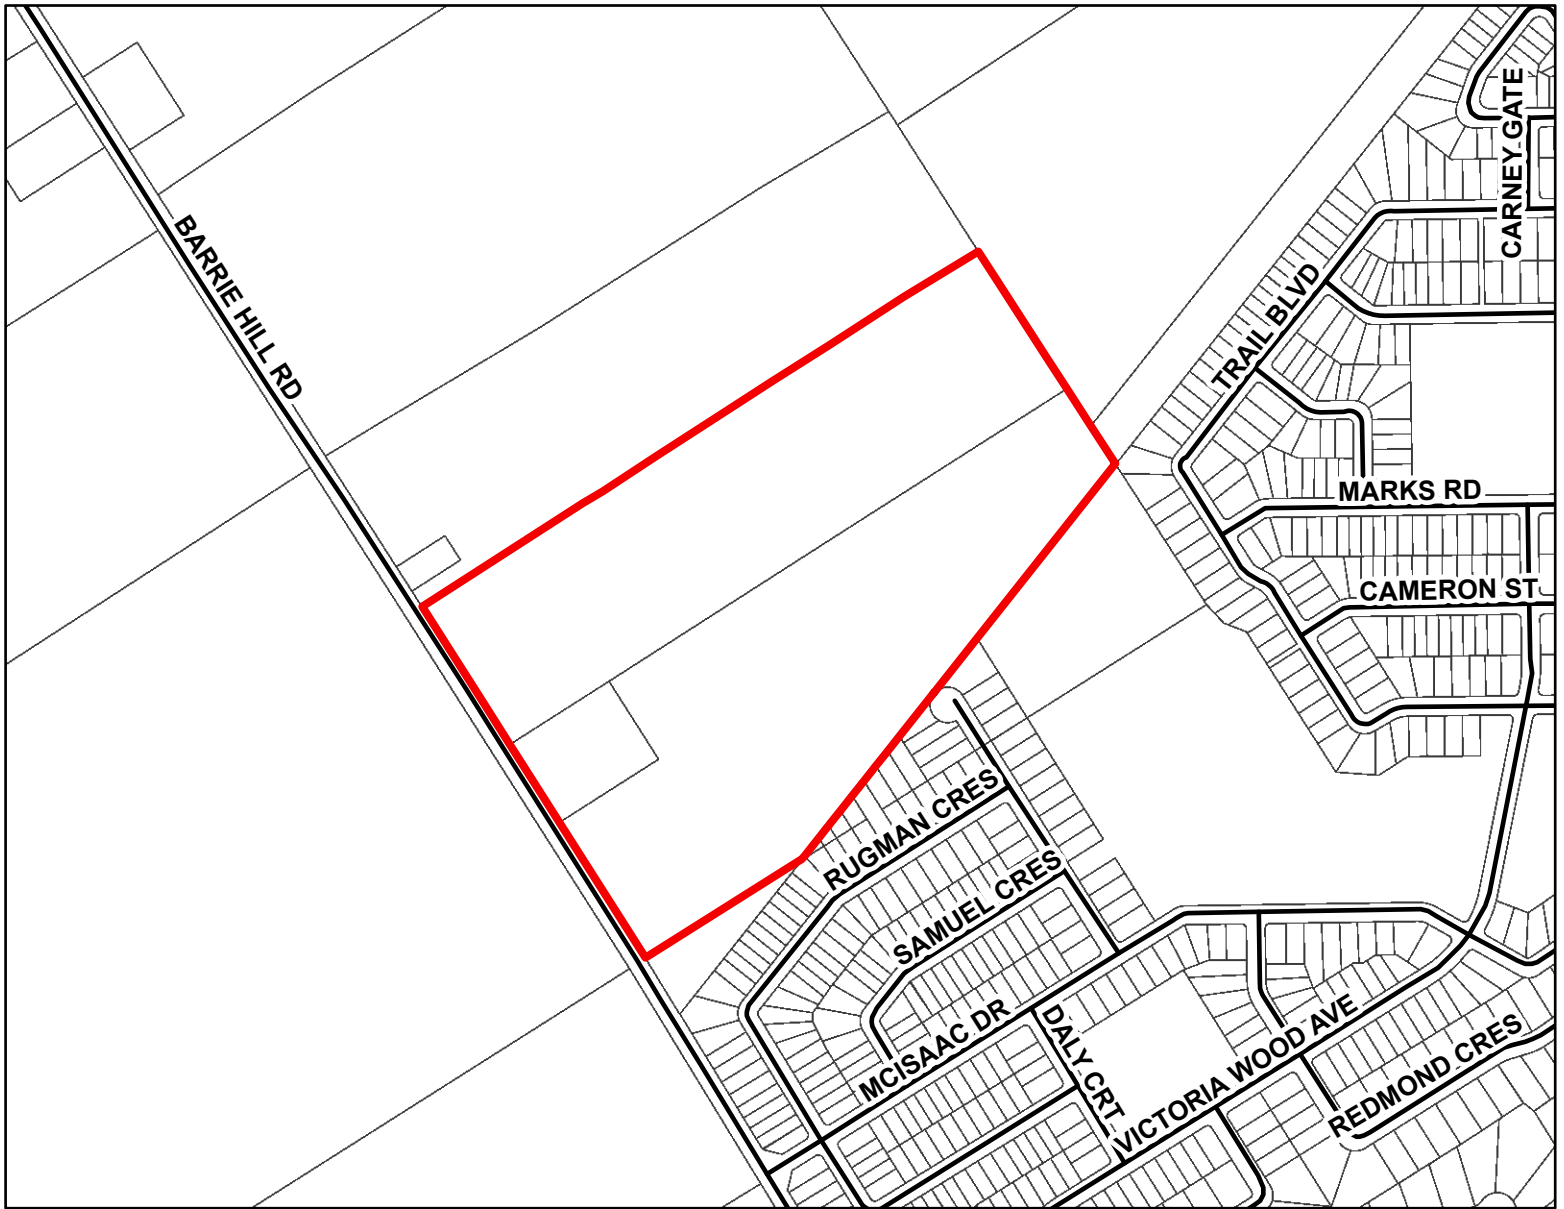

# Part of the West 1/2 of Lot 18, Concession 8, Vespra. Township of Springwater, Simcoe County

## LEGEND

- Roads
- Subject Lands
- Parcels

Map North (Degrees): 0°

0 60 120 240

Metres

1 cm equals 80 metres

**THIS IS NOT A PLAN OF SURVEY**

Information provided by the Ministry of Municipal Affairs and Housing,  
under licence with the Ministry of Natural Resources.