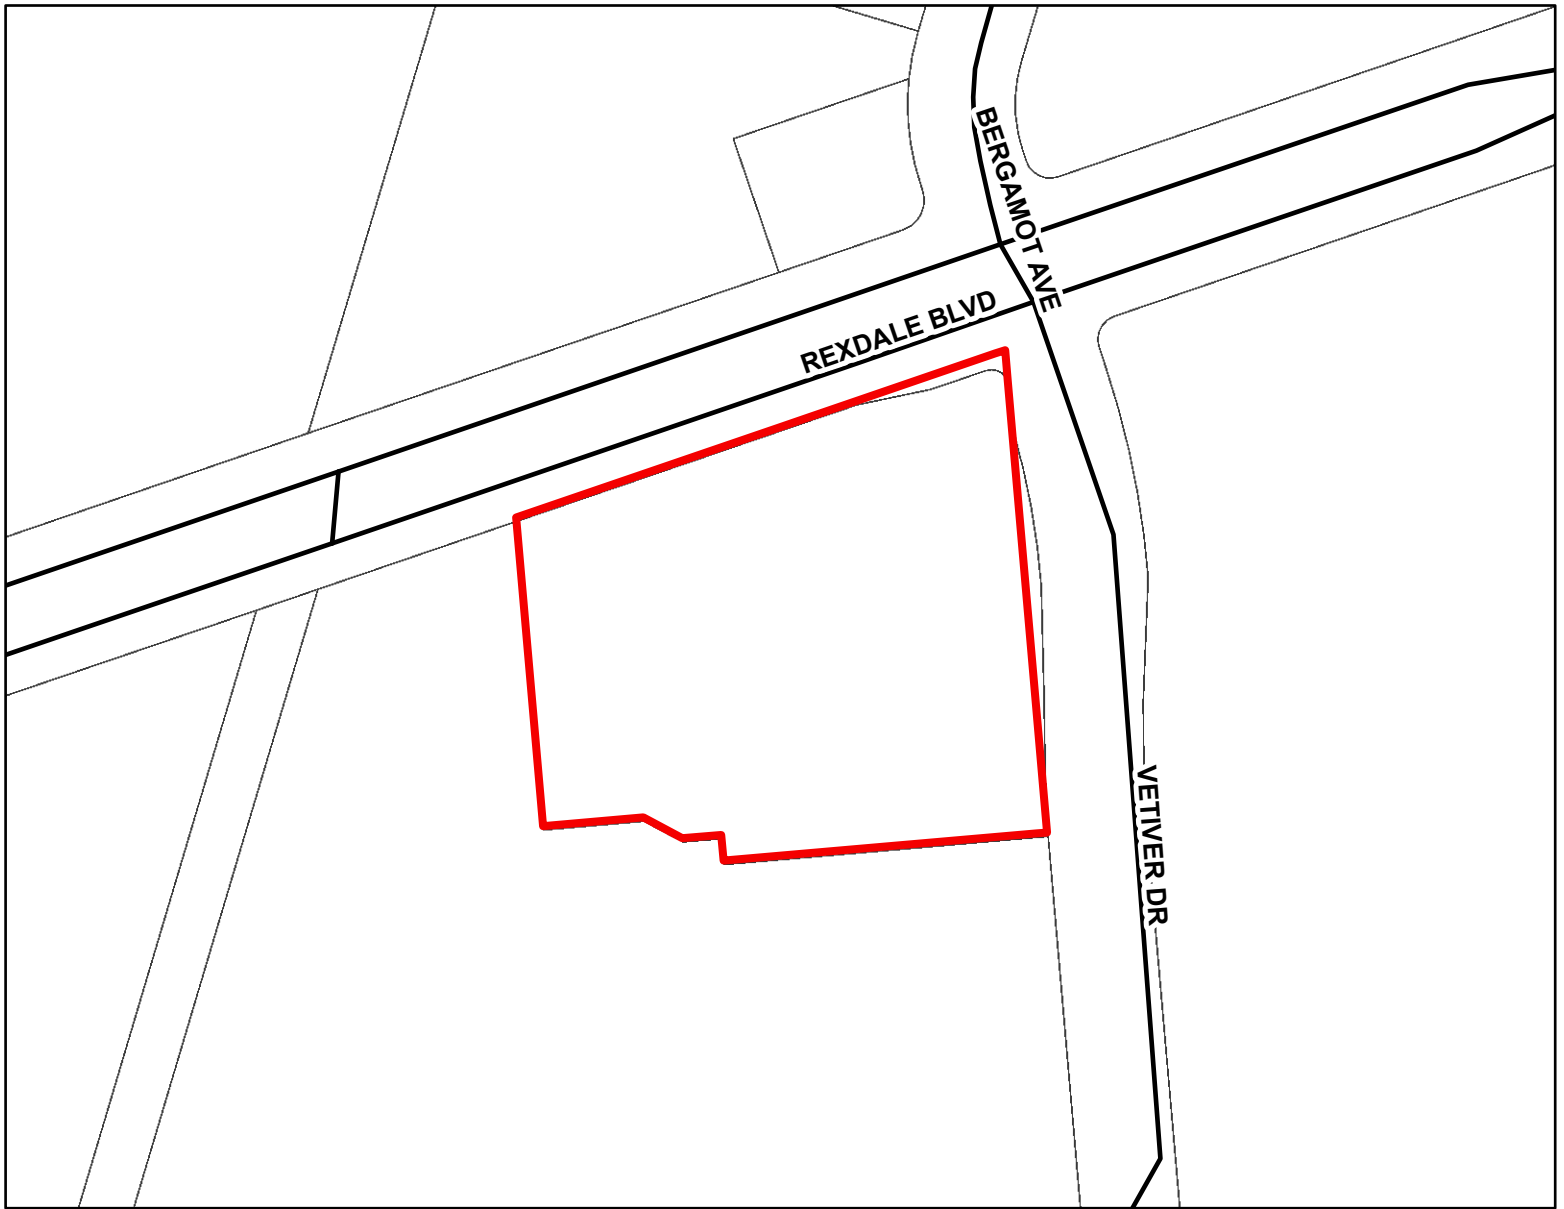

# Part of Lot 26, Concession A, Fronting The Humber, City of Toronto

## LEGEND

- Roads
- Subject Lands
- Parcels

Map North (Degrees): 0°

0 15 30 60

Metres

1 cm equals 18 metres

**THIS IS NOT A PLAN OF SURVEY**

Information provided by the Ministry of Municipal Affairs and Housing,  
under licence with the Ministry of Natural Resources.