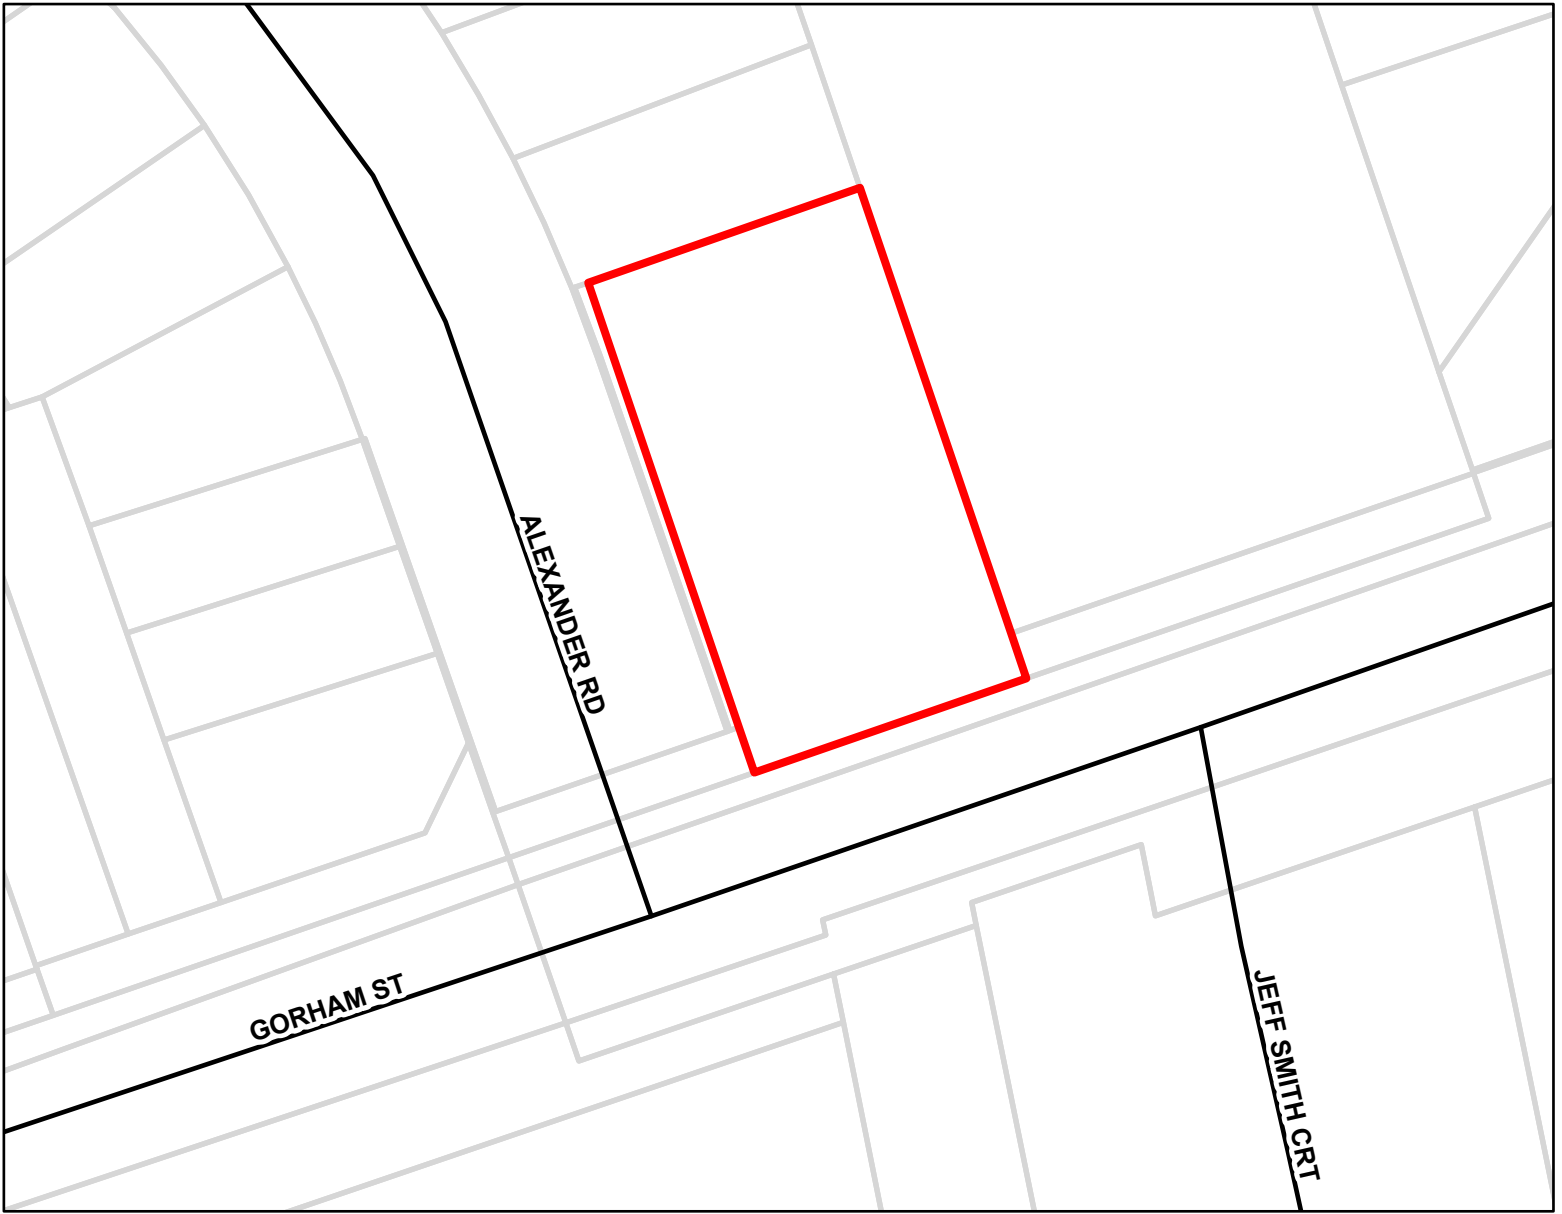

Part of Lot 27, on Plan 103, Town of Newmarket, Regional Municipality of York

MAP NO. 340

Map filed at the office of the Ontario Ministry of Municipal Affairs and Housing, 777 Bay St., Toronto, Ontario.

Planning Act

Ontario Regulation: 298/24

Date: July 12, 2024

Original Regulation signed by: Minister of Municipal Affairs and Housing

LEGEND

-  Roads
-  Parcels
-  Subject Land

Map North (Degrees): 0°

0 5 10 20

Metres

1 cm equals 8 metres

Map Description:

This is map no. 340 referred to in a Minister's Zoning Order. It shows lands which are located in, Part of Lot 27, on Plan 103, Town of Newmarket, Regional Municipality of York. We are committed to providing accessible customer service (<https://www.ontario.ca/page/accessible-customer-service-policy>).