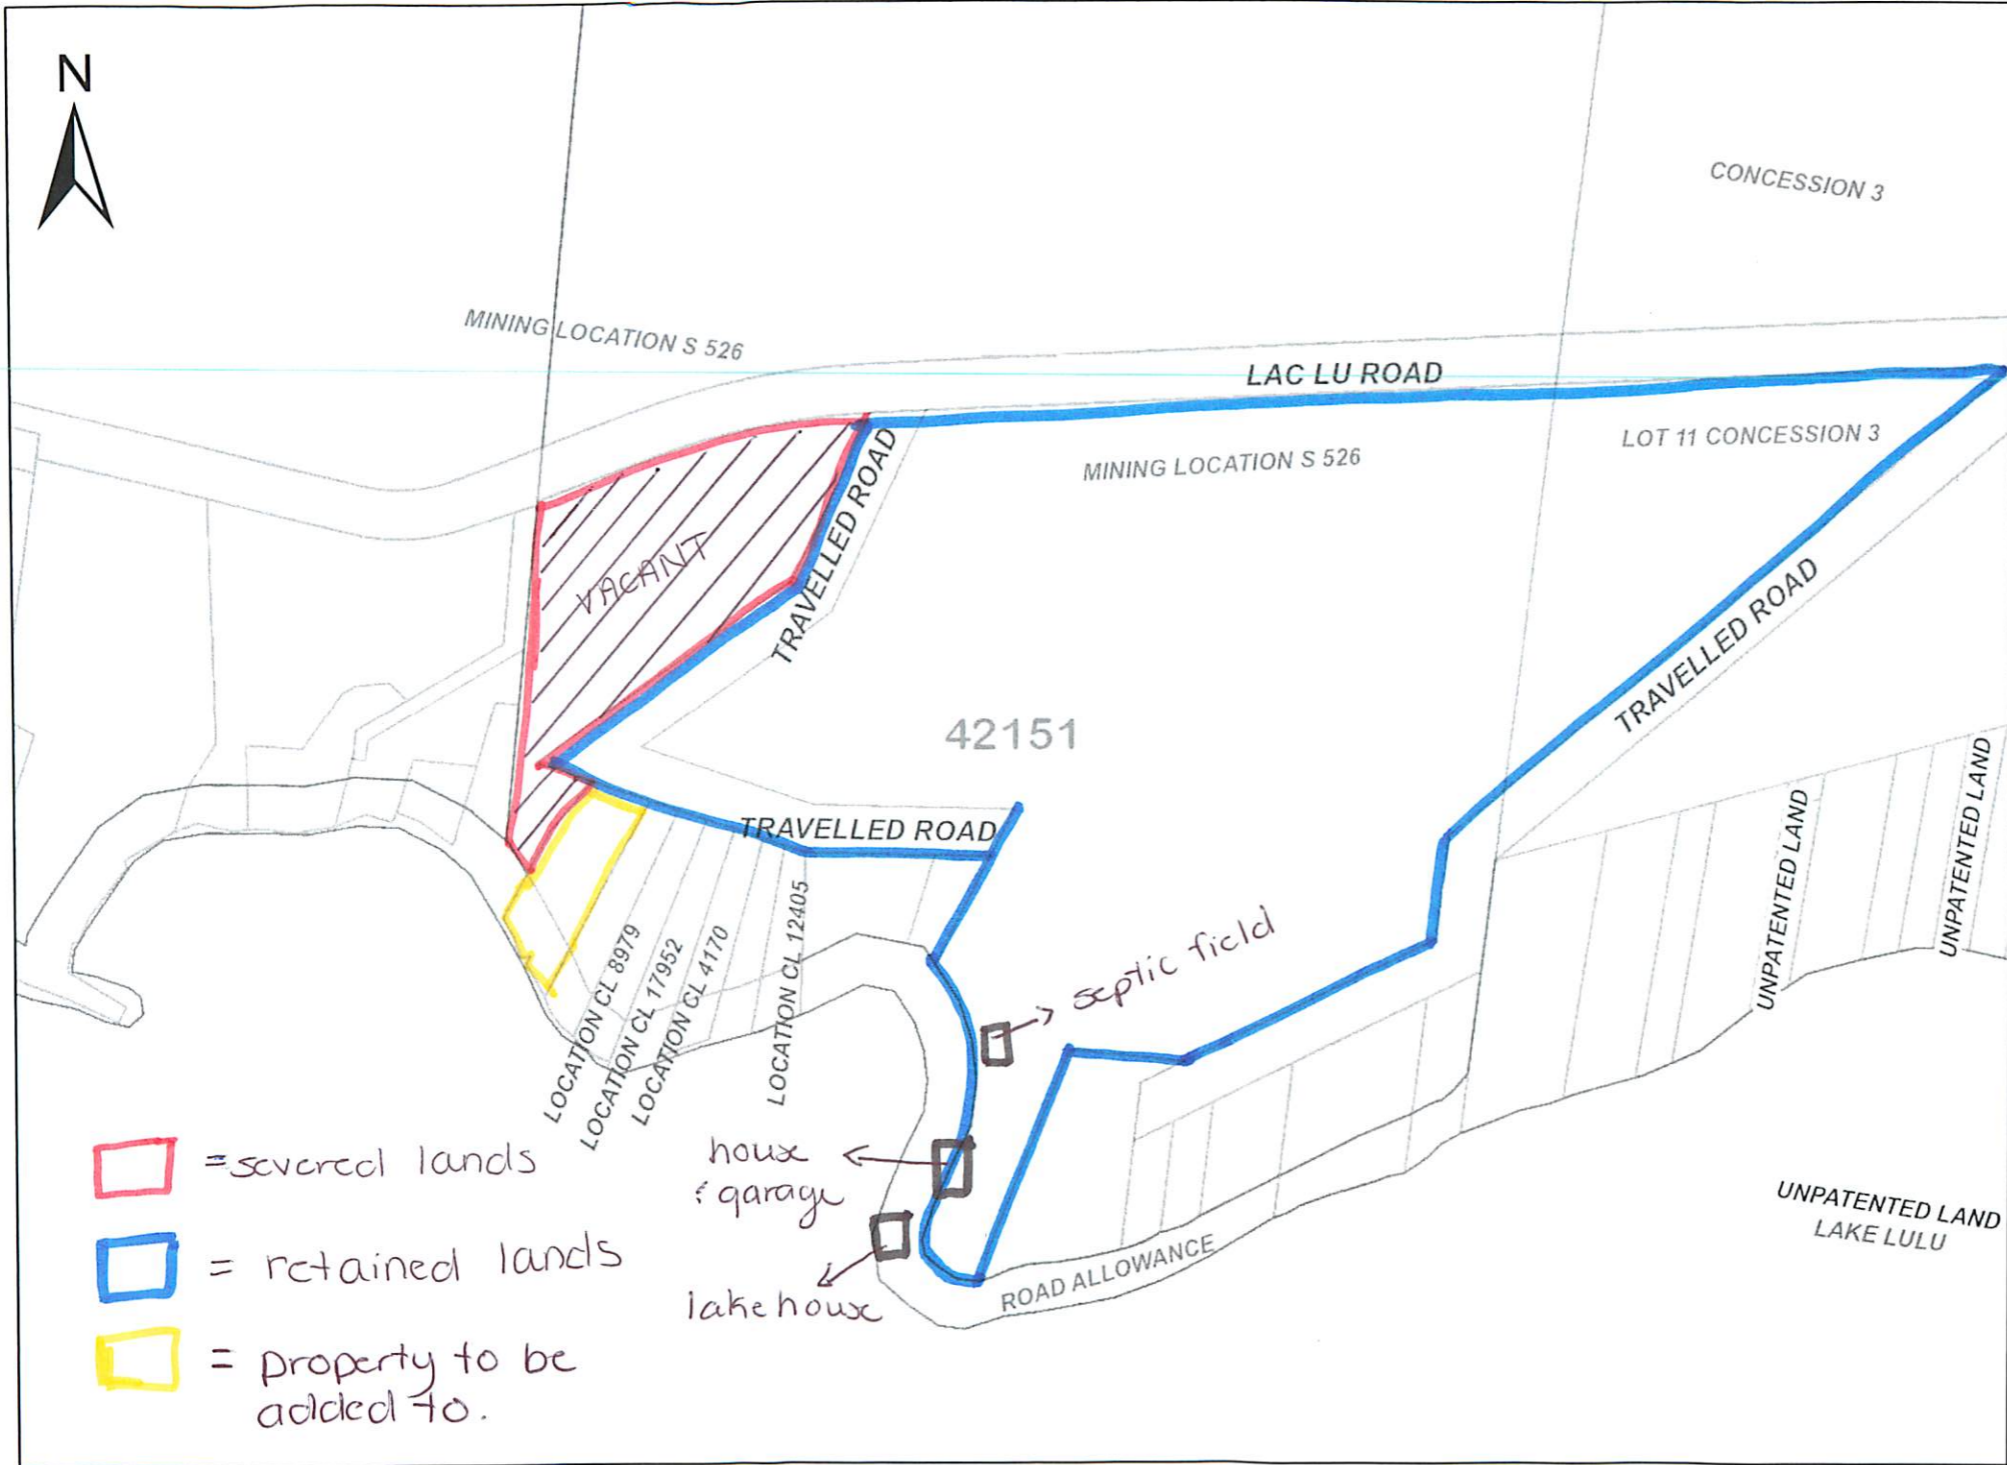

PROPERTY INDEX MAP
KENORA(No. 23)

LEGEND

FREEHOLD PROPERTY	
LEASEHOLD PROPERTY	
LIMITED INTEREST PROPERTY	
CONDOMINIUM PROPERTY	
RETIRED PIN (MAP UPDATE PENDING)	
PROPERTY NUMBER	0449
BLOCK NUMBER	08050
GEOGRAPHIC FABRIC	
EASEMENT	

THIS IS NOT A PLAN OF SURVEY

NOTES

REVIEW THE TITLE RECORDS FOR COMPLETE PROPERTY INFORMATION AS THIS MAP MAY NOT REFLECT RECENT REGISTRATIONS

THIS MAP WAS COMPILED FROM PLANS AND DOCUMENTS RECORDED IN THE LAND REGISTRATION SYSTEM AND HAS BEEN PREPARED FOR PROPERTY INDEXING PURPOSES ONLY

FOR DIMENSIONS OF PROPERTIES BOUNDARIES SEE RECORDED PLANS AND DOCUMENTS

ONLY MAJOR EASEMENTS ARE SHOWN

REFERENCE PLANS UNDERLYING MORE RECENT REFERENCE PLANS ARE NOT ILLUSTRATED

- = severed lands
- = retained lands
- = property to be added to.