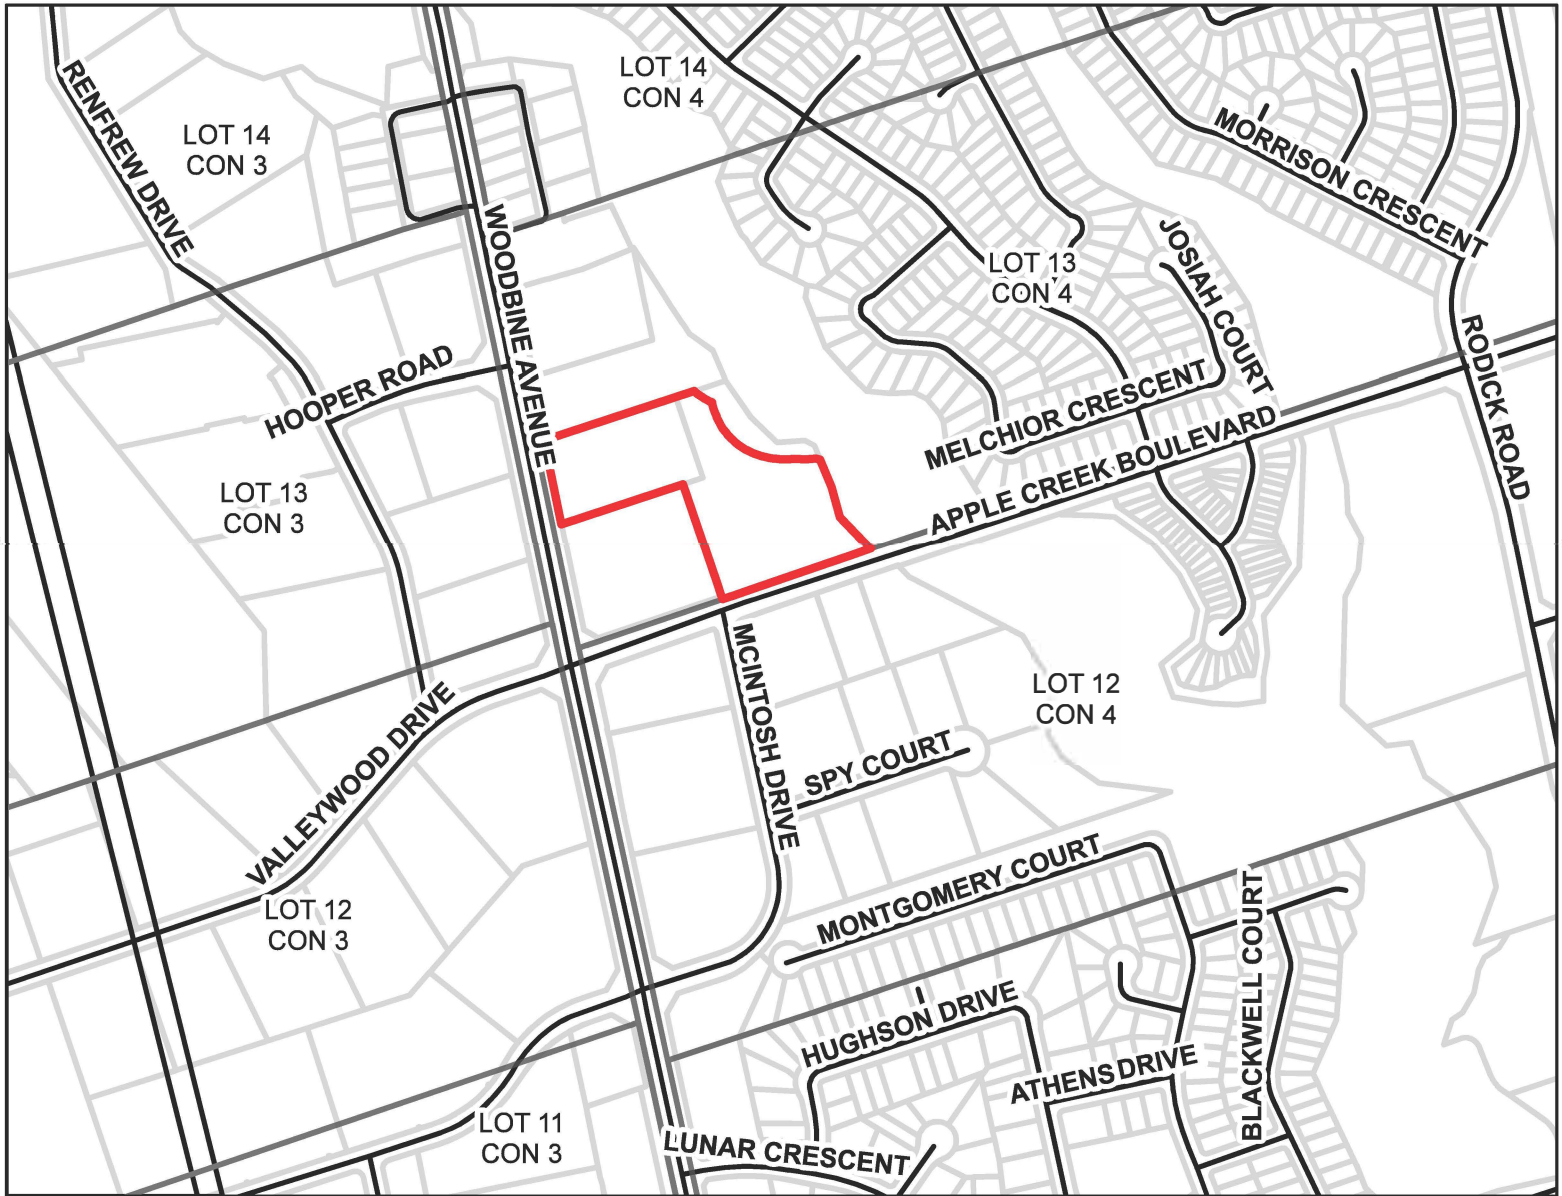

Part of Lot 13, Concession 4 City of Markham, Regional Municipality of York

MAP No. 303

Map filed at the office of the Ontario Ministry of Municipal Affairs and Housing, 777 Bay St., Toronto, Ontario, Planning Act

Ontario Regulation: 164/22

Date: March 4, 2022

Original Signed By: Minister of Municipal Affairs and Housing

LEGEND

-  Subject Lands
-  Lot & Concession
-  Roads
-  Assessment Parcel

Ontario 

Map North (Degrees): 0° 

This is map no. 303 referred to in a Minister's Zoning Order. It shows lands which are located in Part of Lot 13, Concession 4, City of Markham, Regional Municipality of York. We are committed to providing accessible customer service (<https://www.ontario.ca/page/accessible-customer-service-policy>). On request, we can arrange for accessible formats and communications supports. Please contact MMAH by email (mininfo@ontario.ca) for regulation details.