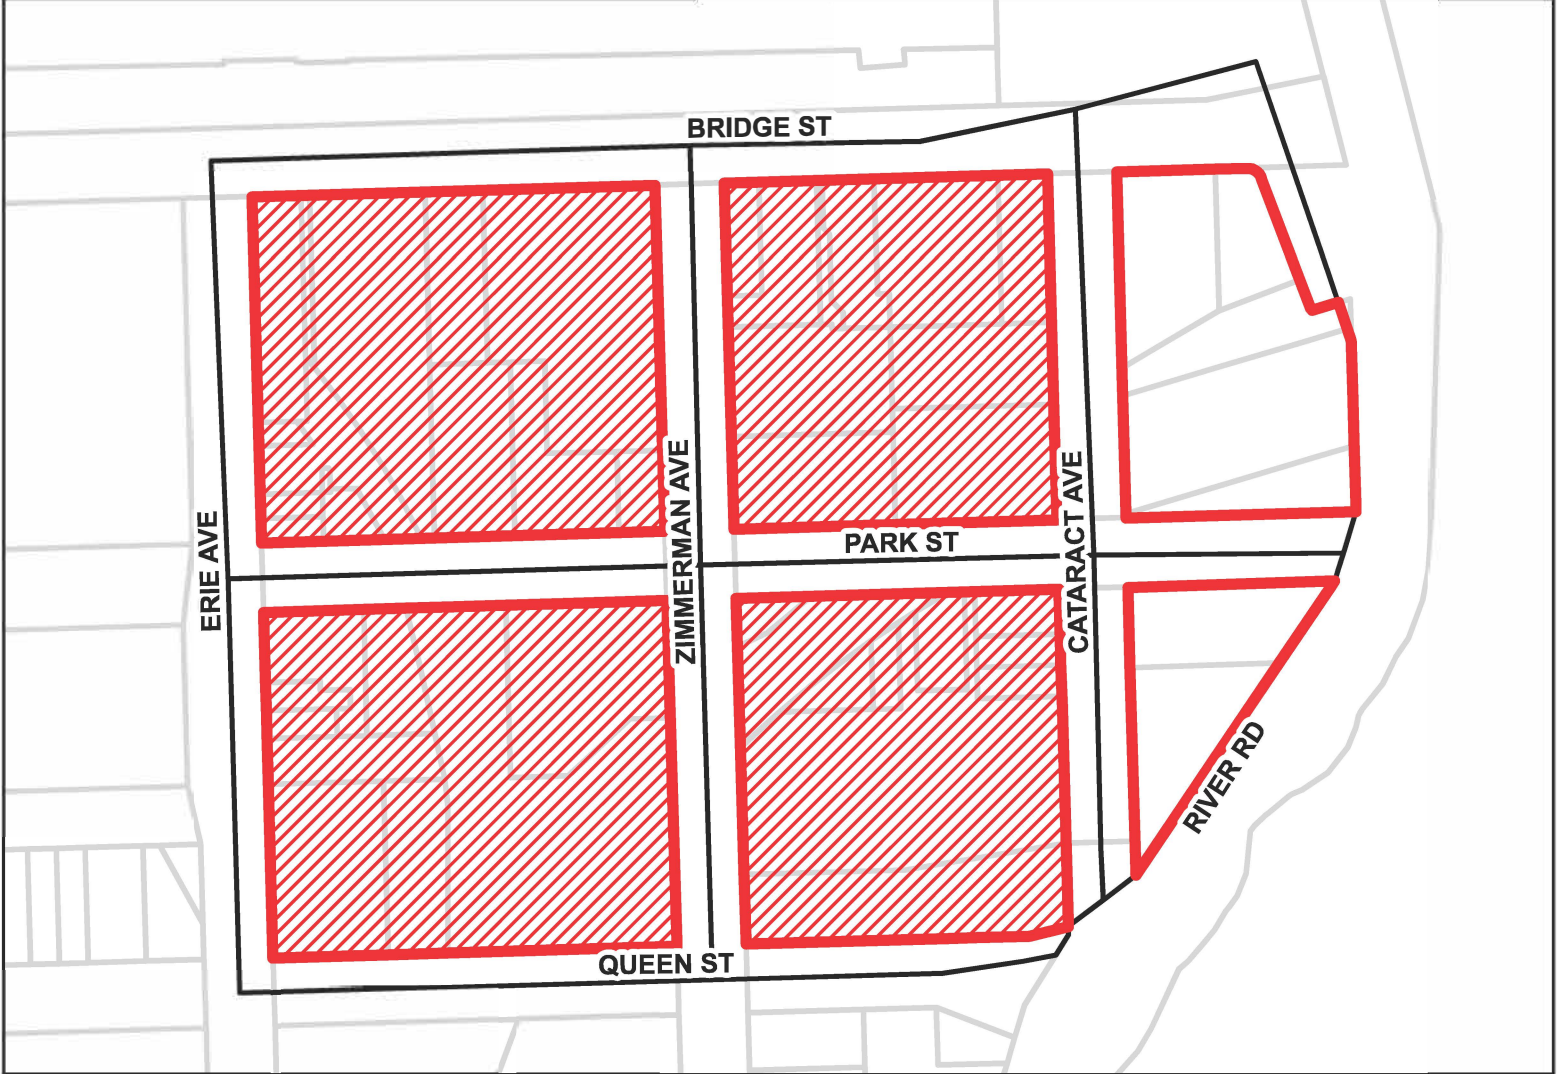

Part of Stamford Township Lots 92 and 93; Lots 1, 4, and 5, and Part of Lots 2, 3, 7, 8, 9 and 11, Block A; Lots 4, 6, 7, 9, and 10, Part of Lots 1, 2, 3, and 5, Block B; Lots 1, 2, 5, 6, 7, 10, 11, and 12, and Part of Lots 3, 4, 9, and 13, Block G; Lots 2, 5, 6, 7, 8, 9, 10, and 12, and Part of Lots 1, 3, 4, and 11, Block H on Plan 999-1000; Lots 195, 196 and 199, and Part of Lots 197 and 198 on Plan 1002; and Part of Lots 12-15, Block A on Plan 1001, City of Niagara Falls, Regional Municipality of Niagara

LEGEND

-  Parcels
-  Roads
-  CB3 Zone
-  CB6 Zone

Map Description:
 This is map no. 313 referred to in a Minister's Zoning Order. It shows lands which are located in, Part of Stamford Township Lots 92 and 93; Lots 1, 4, and 5, and Part of Lots 2, 3, 7, 8, 9 and 11, Block A; Lots 4, 6, 7, 9, and 10, Part of Lots 1, 2, 3, and 5, Block B; Lots 1, 2, 5, 6, 7, 10, 11, and 12, and Part of Lots 3, 4, 9, and 13, Block G; Lots 2, 5, 6, 7, 8, 9, 10, and 12, and Part of Lots 1, 3, 4, and 11, Block H on Plan 999-1000; Lots 195, 196 and 199, and Part of Lots 197 and 198 on Plan 1002; and Part of Lots 12-15, Block A on Plan 1001, City of Niagara Falls, Regional Municipality of Niagara.