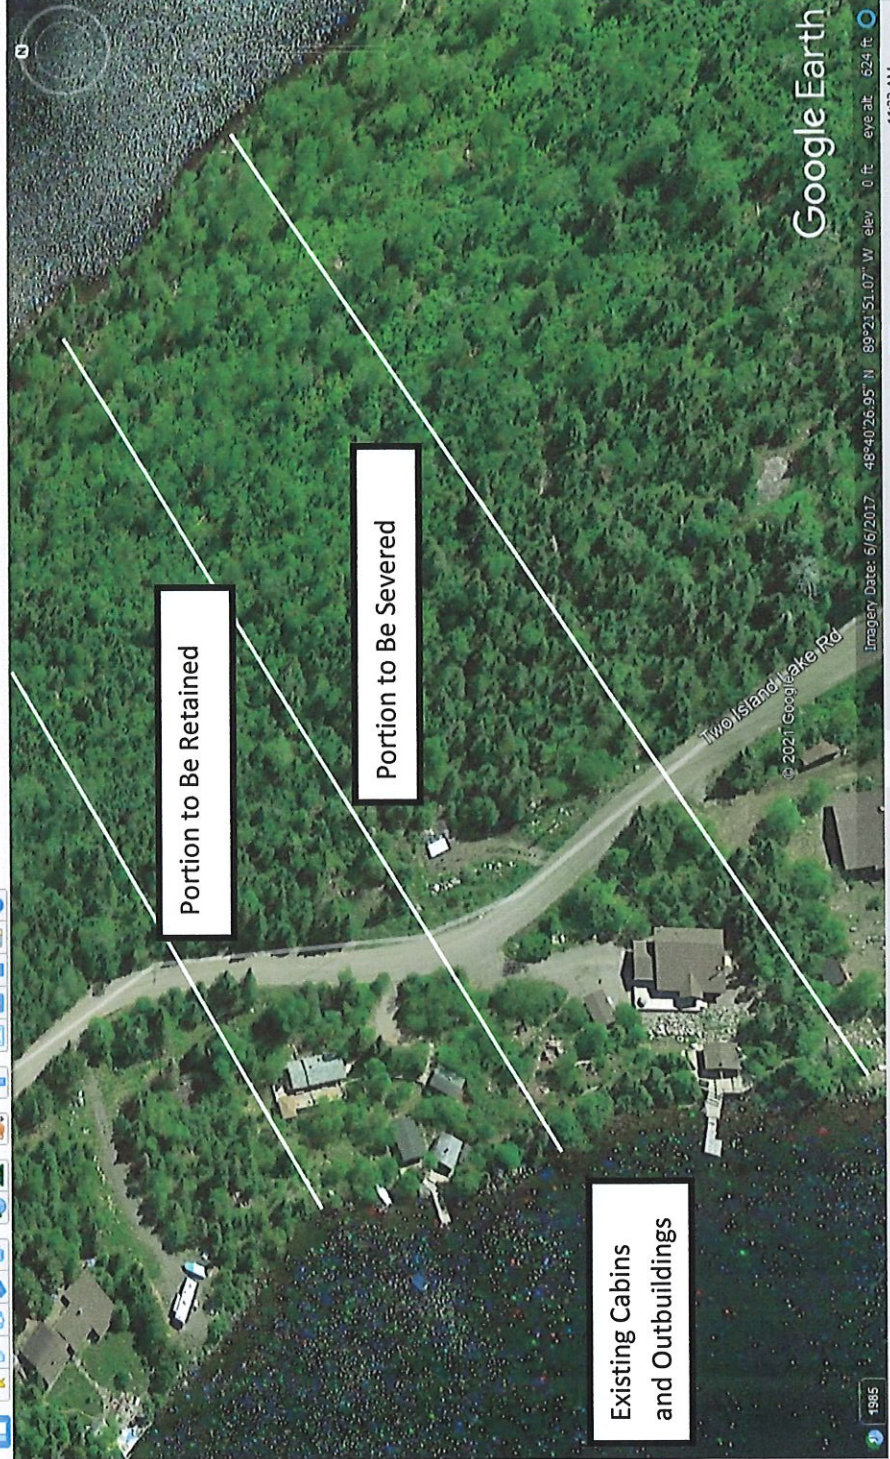

My Places

- Sightseeing Tour
- Measure 3D Buildings
- Layer is checked
- Temporary Places

Get Directions History

Layers

- Primary Database
- Announcements
- Borders and Labels
- Places
- Photos
- Roads
- 3D Buildings
- Weather
- Gallery
- More
- Terrain

Google Earth

Image © 2021 Google  
 Image © 2021 Maxar Technologies  
 Image Date: 6/6/2017  
 48°33'13.37" N 89°18'13.48" W  
 elev. 0 ft eye alt. 41.84 m

10:59 AM  
 5/28/2021  
 ENG

Navigation icons: Home, Back, Forward, Refresh, Full Screen, Print, Share, etc.

# Attachment to Severance Application 58-C-215736

The following is a portion of the survey plan for Summer Resort Location PP664, Jacques Township.

The lands to be severed are comprised of Parts 3, 4, 5, 6, 7.