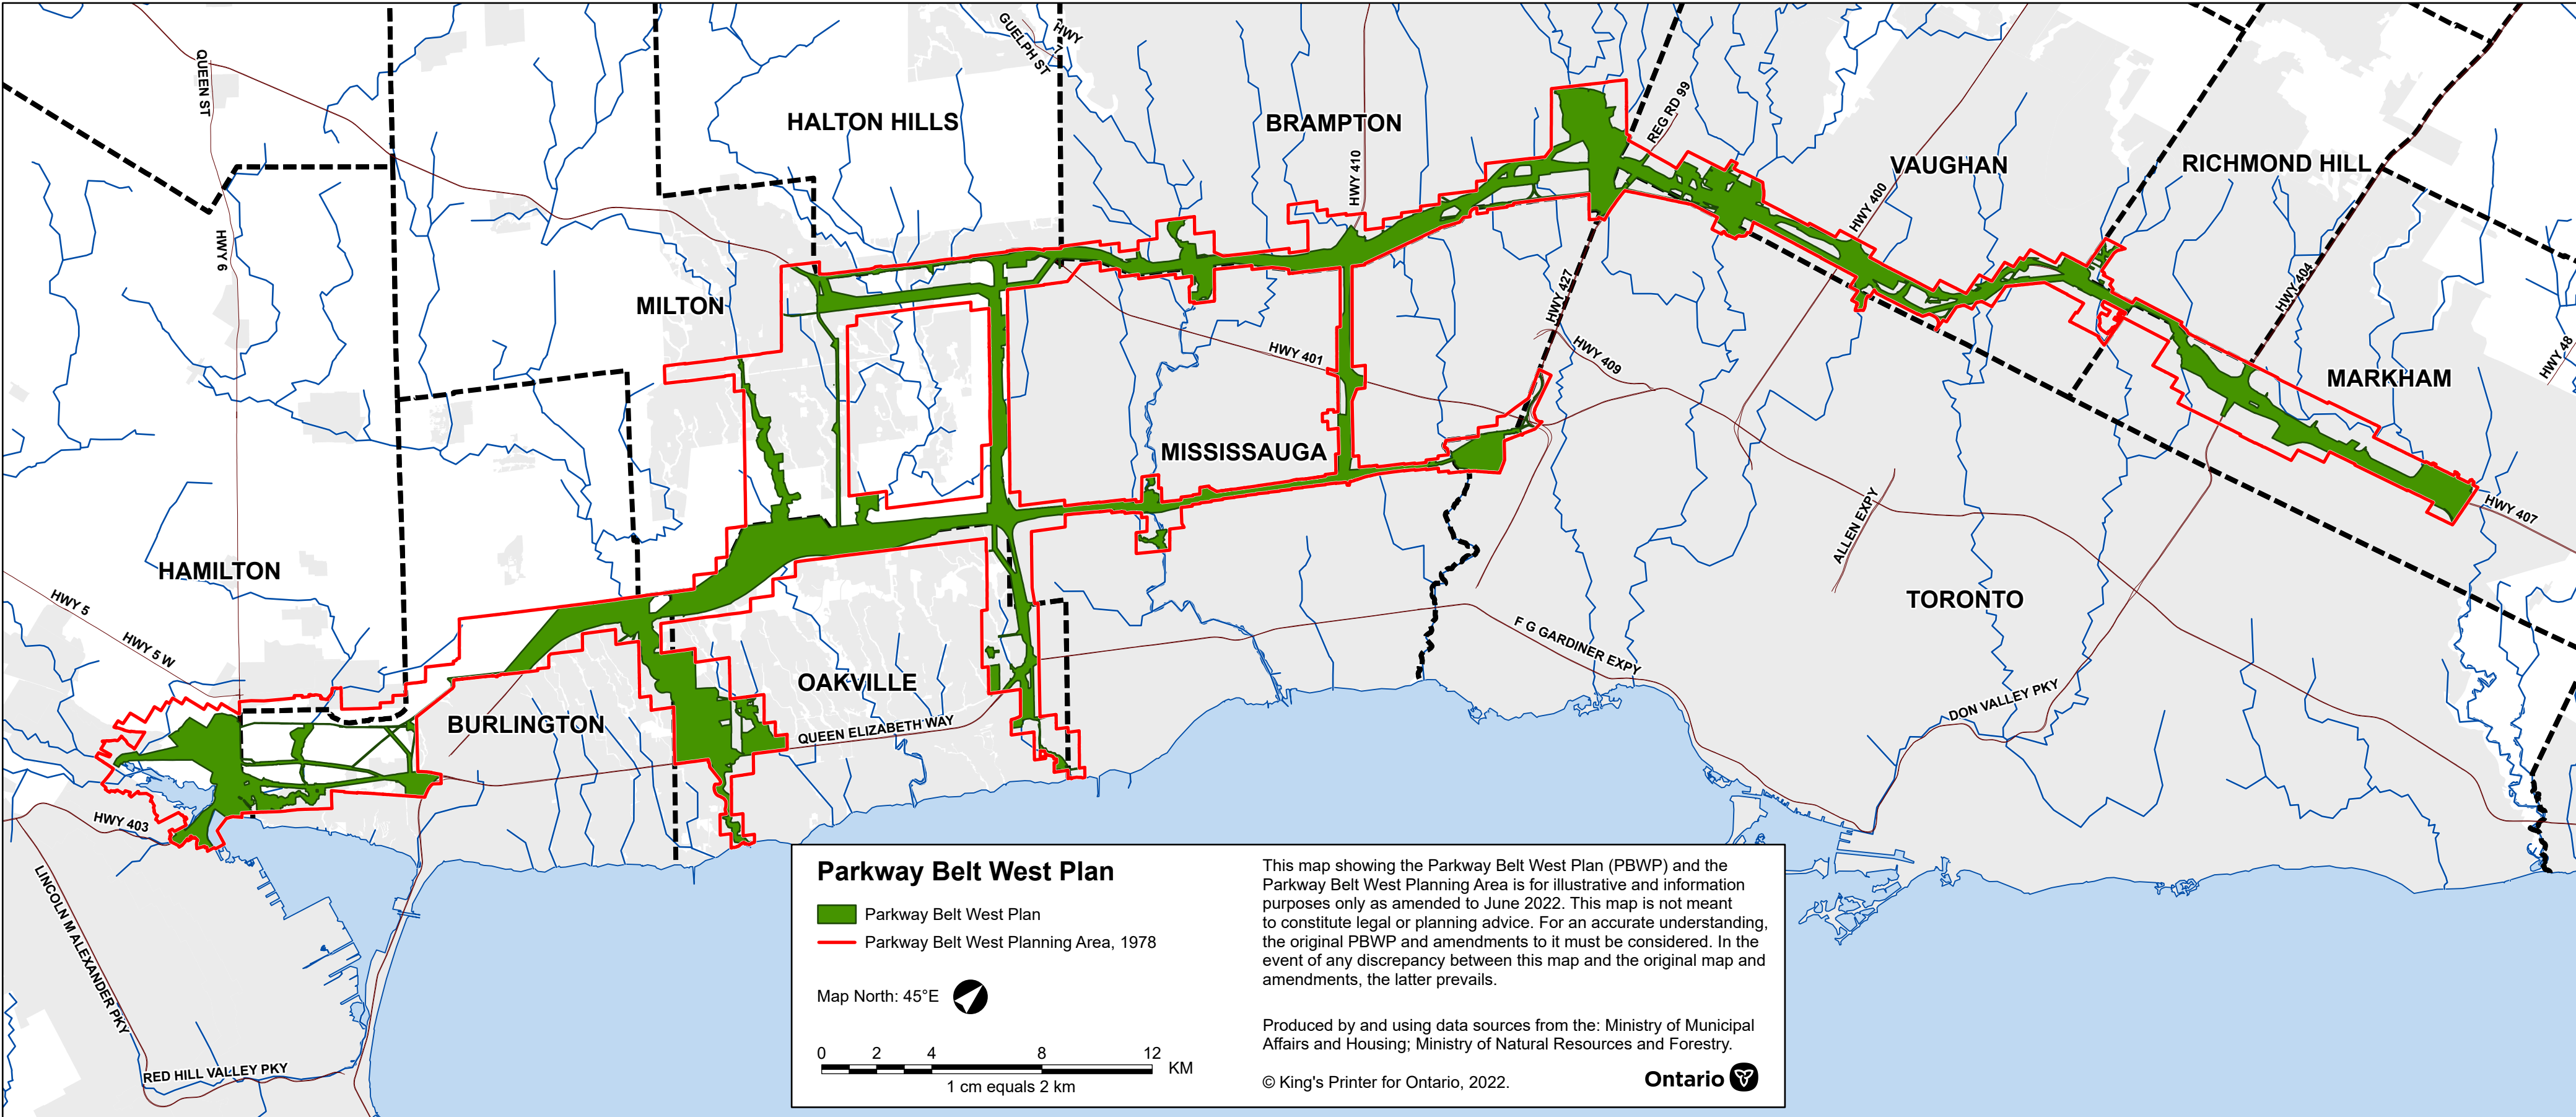

Parkway Belt West Plan Map - Draft Consolidation as of June 2022 for Information Purposes Only

Parkway Belt West Plan

-  Parkway Belt West Plan
-  Parkway Belt West Planning Area, 1978

Map North: 45°E 

This map showing the Parkway Belt West Plan (PBWP) and the Parkway Belt West Planning Area is for illustrative and information purposes only as amended to June 2022. This map is not meant to constitute legal or planning advice. For an accurate understanding, the original PBWP and amendments to it must be considered. In the event of any discrepancy between this map and the original map and amendments, the latter prevails.