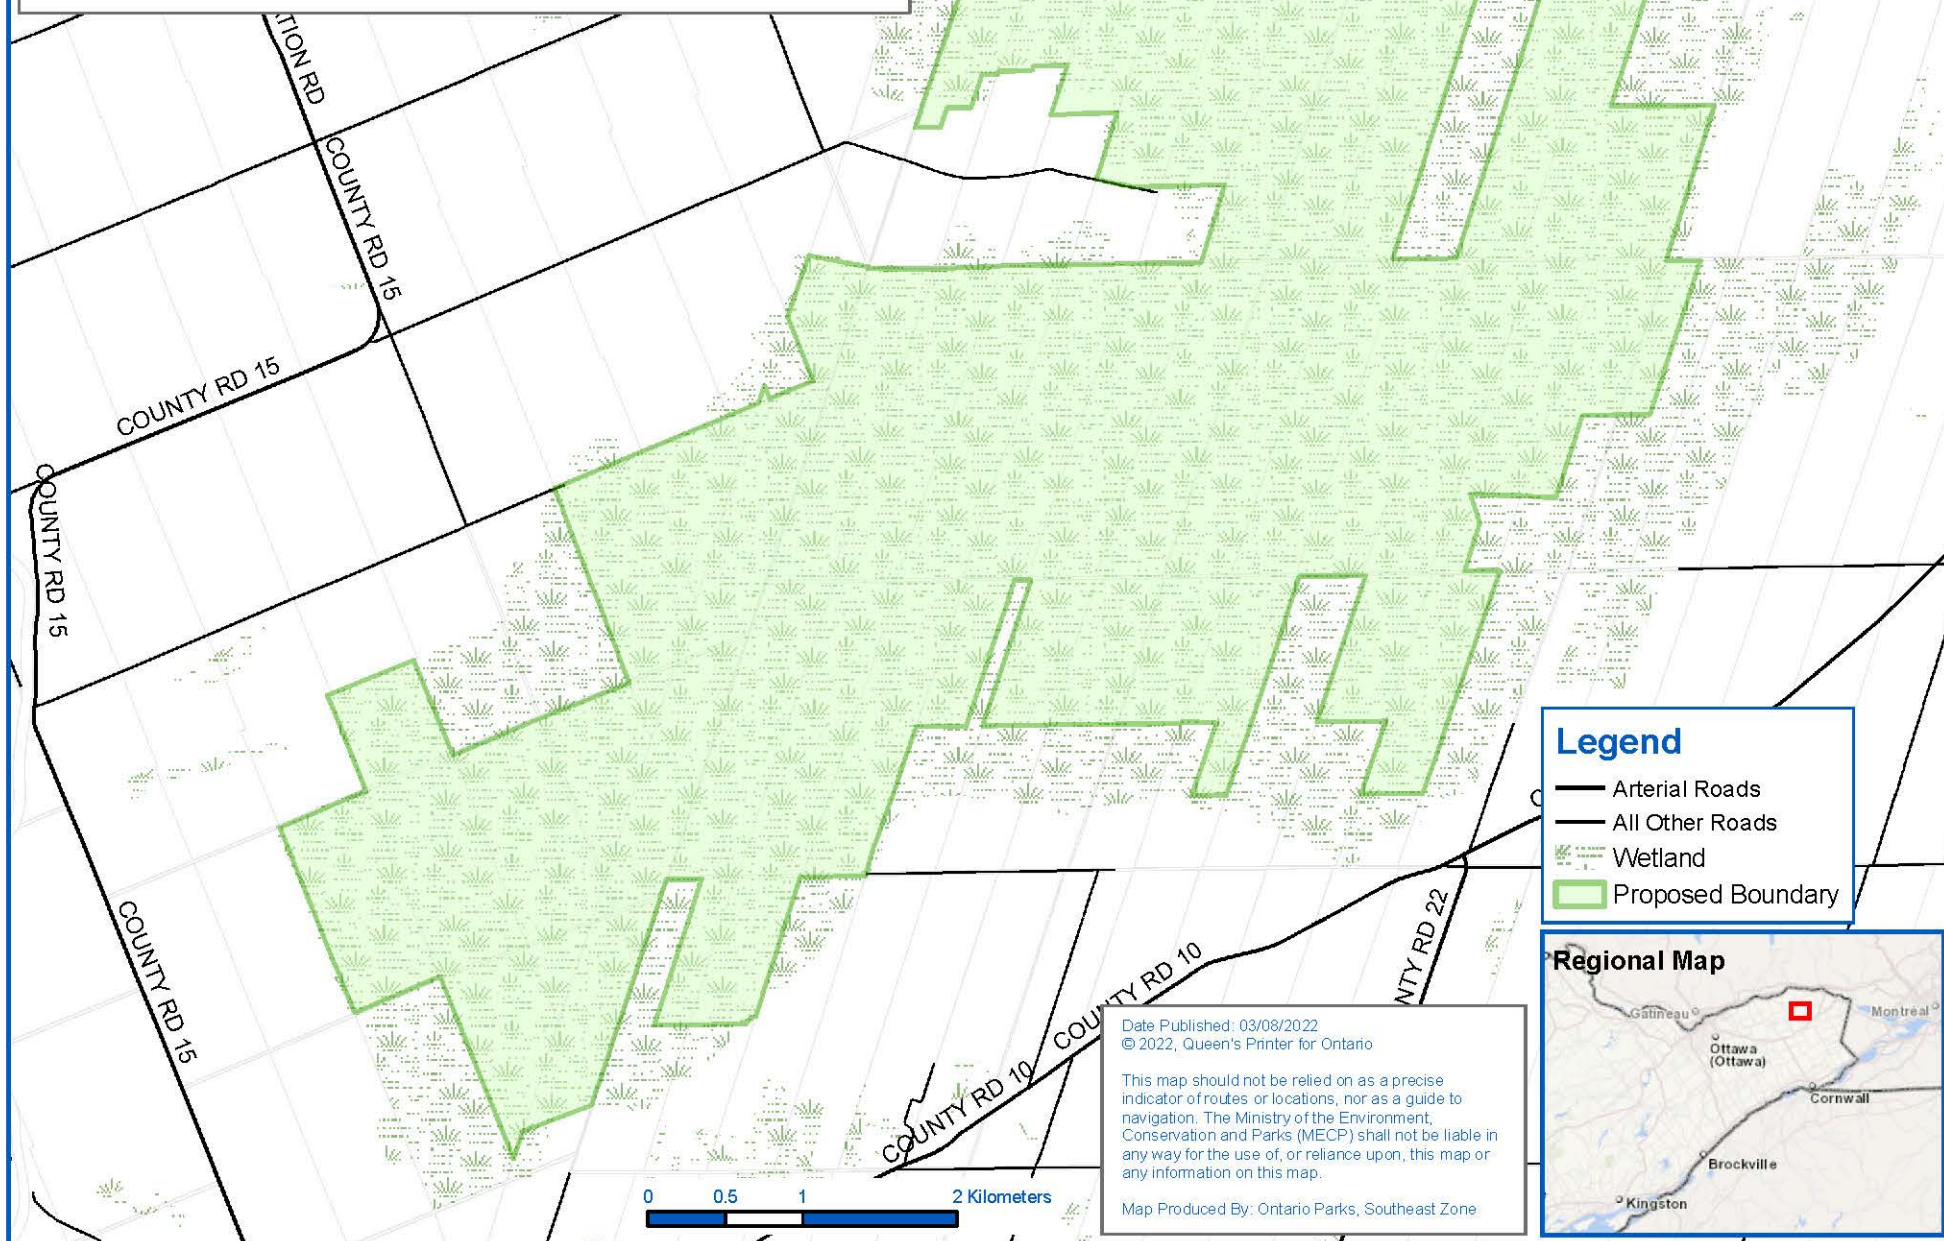

PROPOSED ALFRED BOG PROVINCIAL PARK

Legend

- Arterial Roads
- All Other Roads
- Wetland
- Proposed Boundary

Date Published: 03/08/2022
 © 2022, Queen's Printer for Ontario

This map should not be relied on as a precise indicator of routes or locations, nor as a guide to navigation. The Ministry of the Environment, Conservation and Parks (MECP) shall not be liable in any way for the use of, or reliance upon, this map or any information on this map.

Map Produced By: Ontario Parks, Southeast Zone