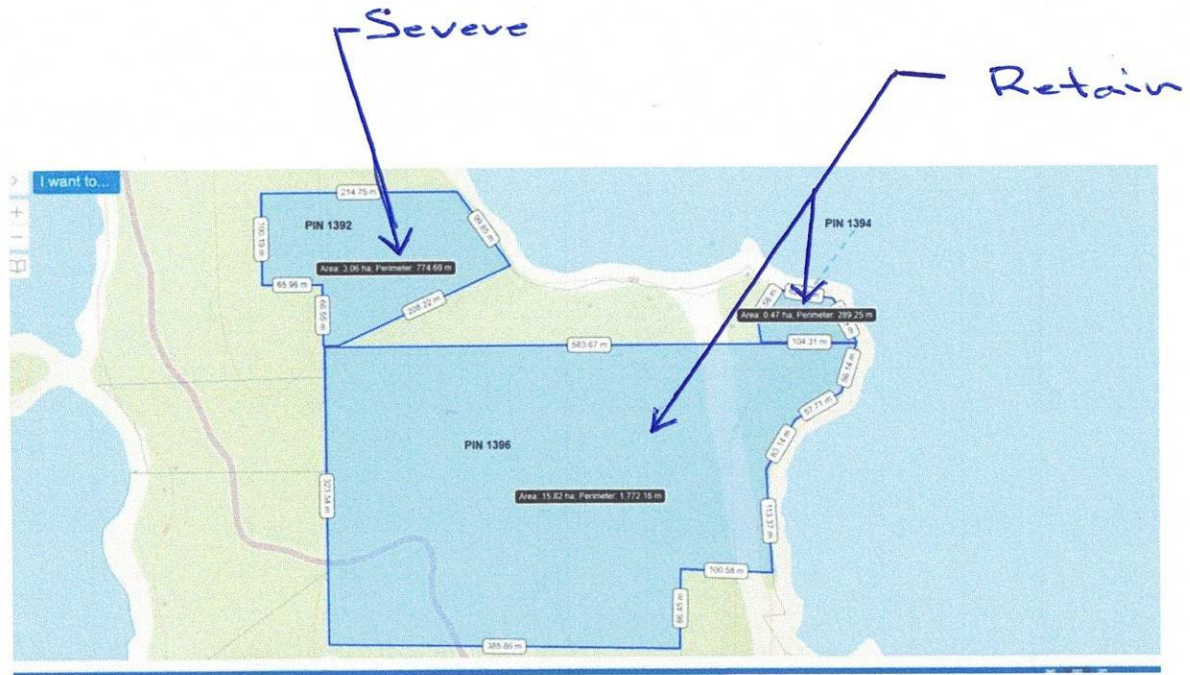

Subject Properties:

60-C-204529

60-C-204529

LT 14207

PLAN OF PART OF
LOCATION 5888; DISTRICT OF KENORA

Scale: 2 CM = 1 inch