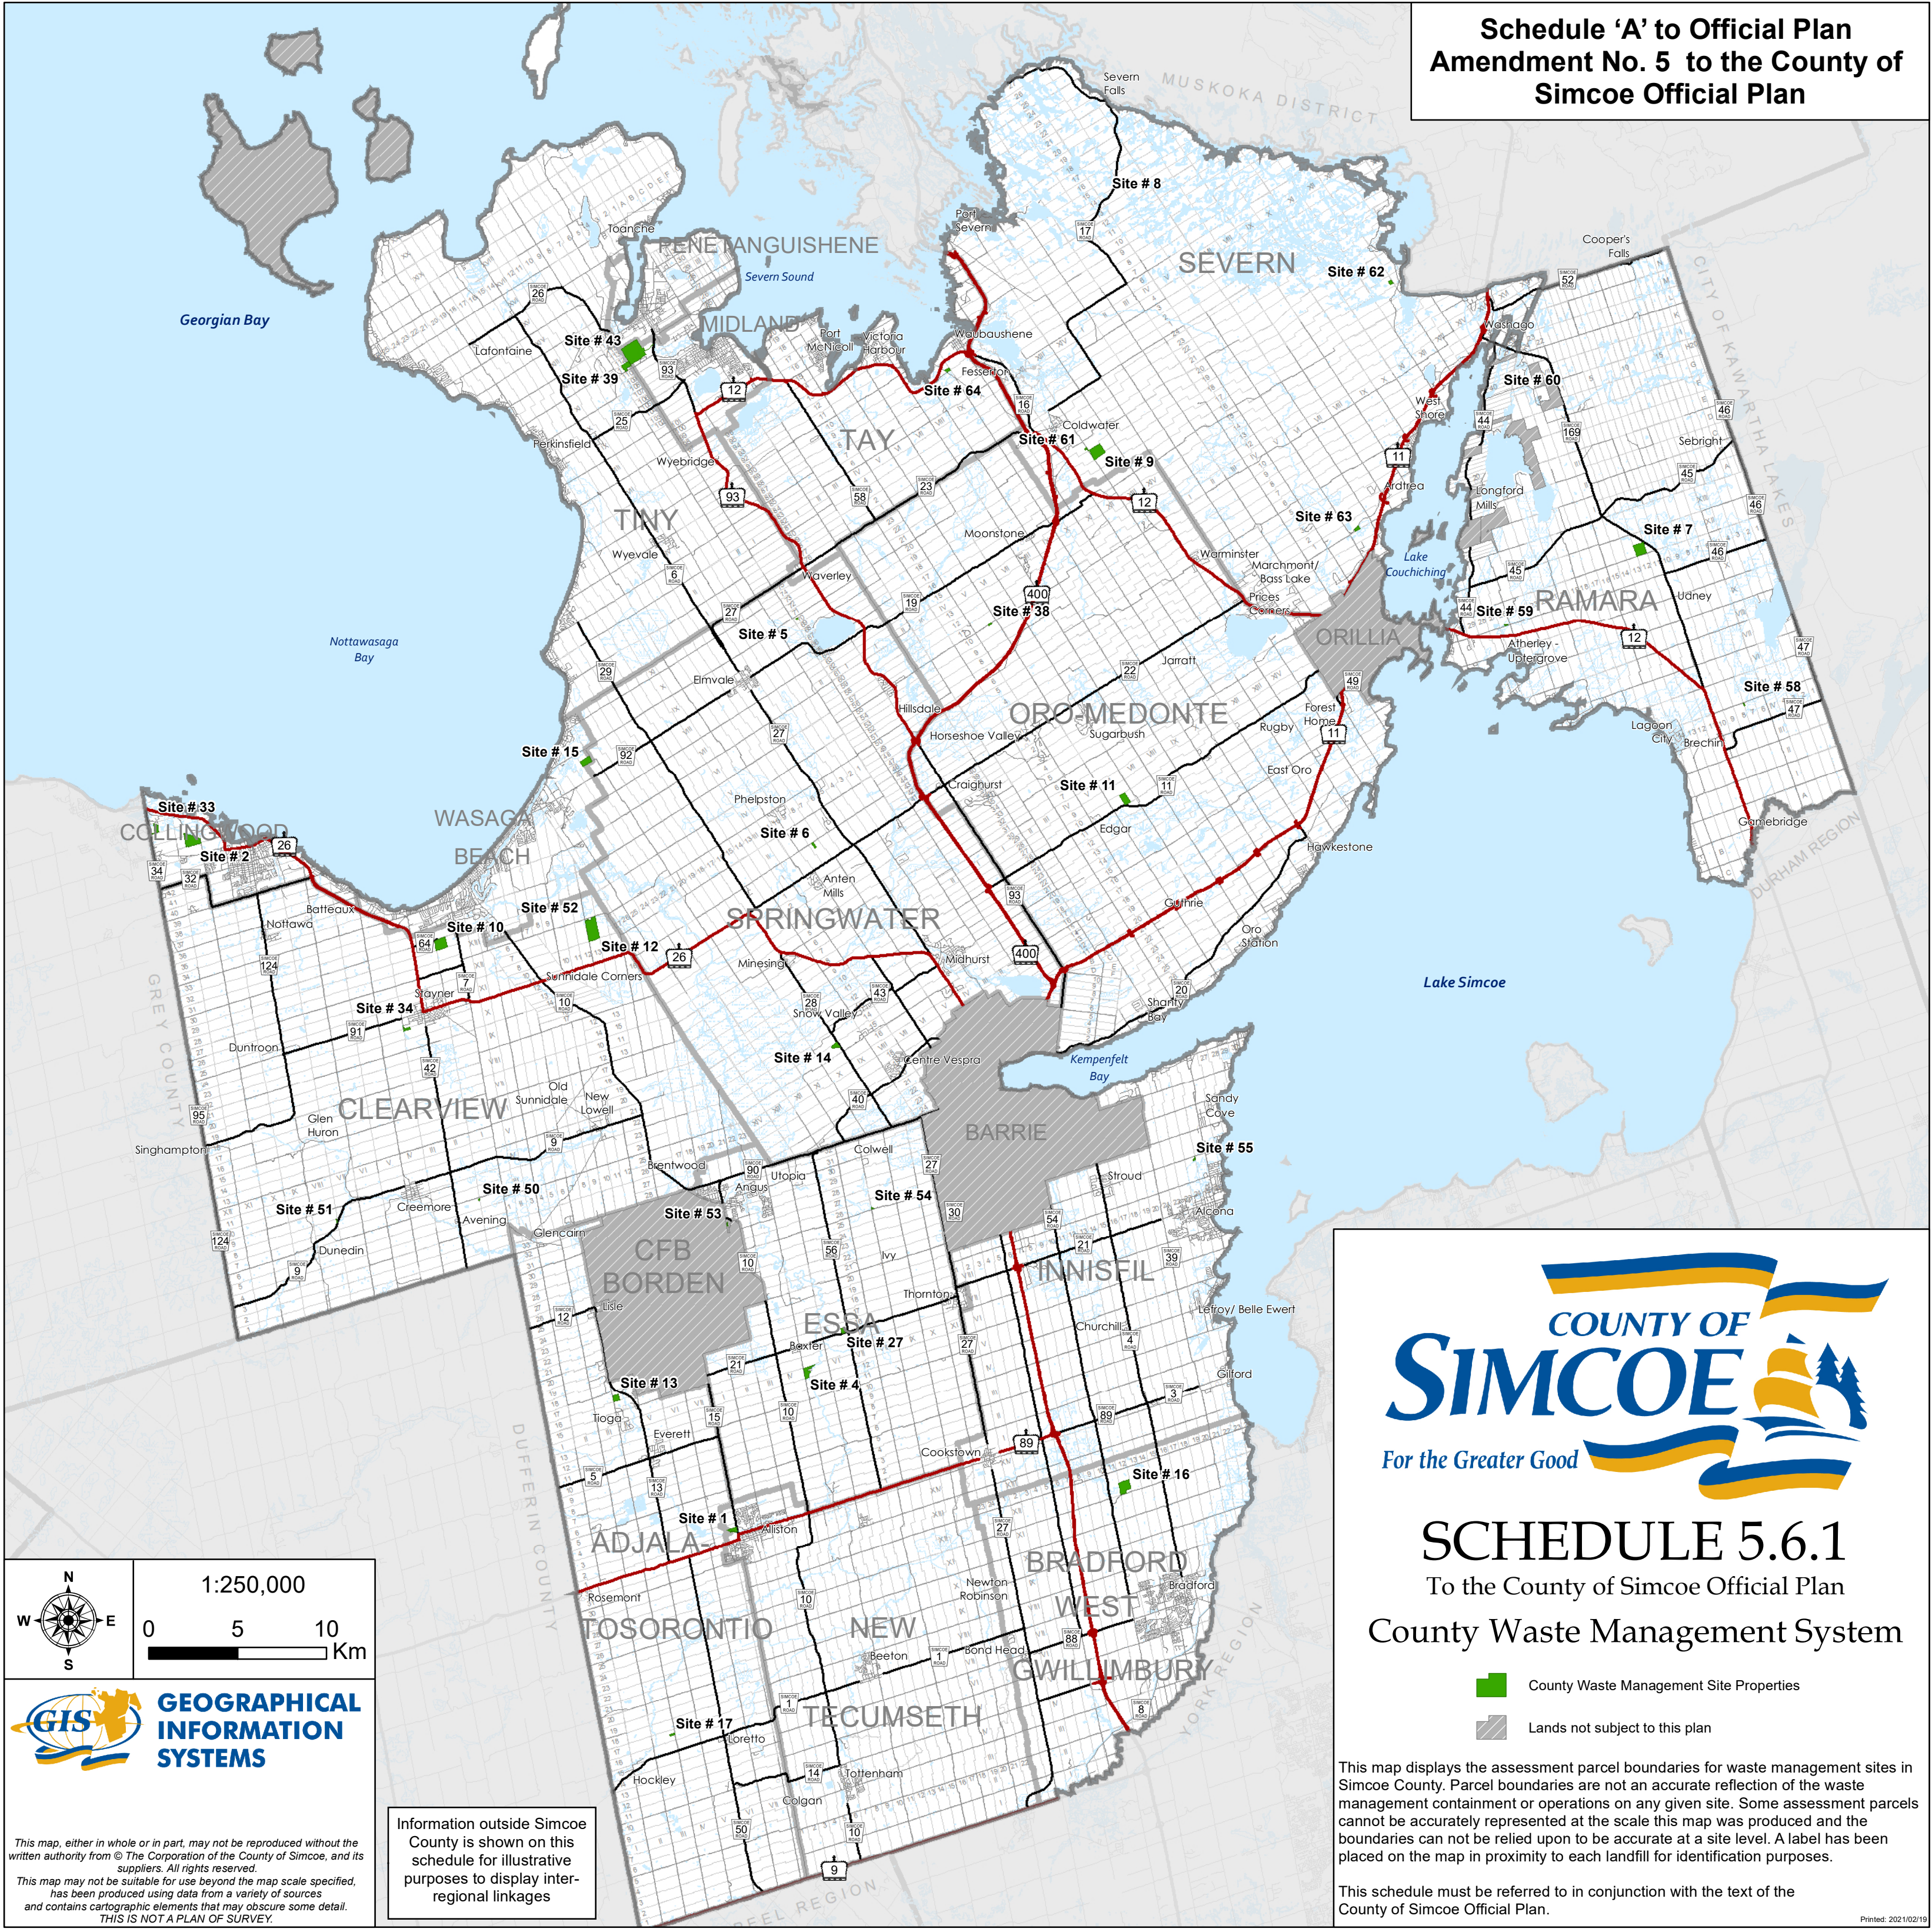

**Schedule 'A' to Official Plan
Amendment No. 5 to the County of
Simcoe Official Plan**

SCHEDULE 5.6.1
To the County of Simcoe Official Plan
County Waste Management System

- County Waste Management Site Properties
- Lands not subject to this plan

This map displays the assessment parcel boundaries for waste management sites in Simcoe County. Parcel boundaries are not an accurate reflection of the waste management containment or operations on any given site. Some assessment parcels cannot be accurately represented at the scale this map was produced and the boundaries can not be relied upon to be accurate at a site level. A label has been placed on the map in proximity to each landfill for identification purposes.

This schedule must be referred to in conjunction with the text of the County of Simcoe Official Plan.

This map, either in whole or in part, may not be reproduced without the written authority from © The Corporation of the County of Simcoe, and its suppliers. All rights reserved.
This map may not be suitable for use beyond the map scale specified, has been produced using data from a variety of sources and contains cartographic elements that may obscure some detail.
THIS IS NOT A PLAN OF SURVEY.

Information outside Simcoe County is shown on this schedule for illustrative purposes to display inter-regional linkages