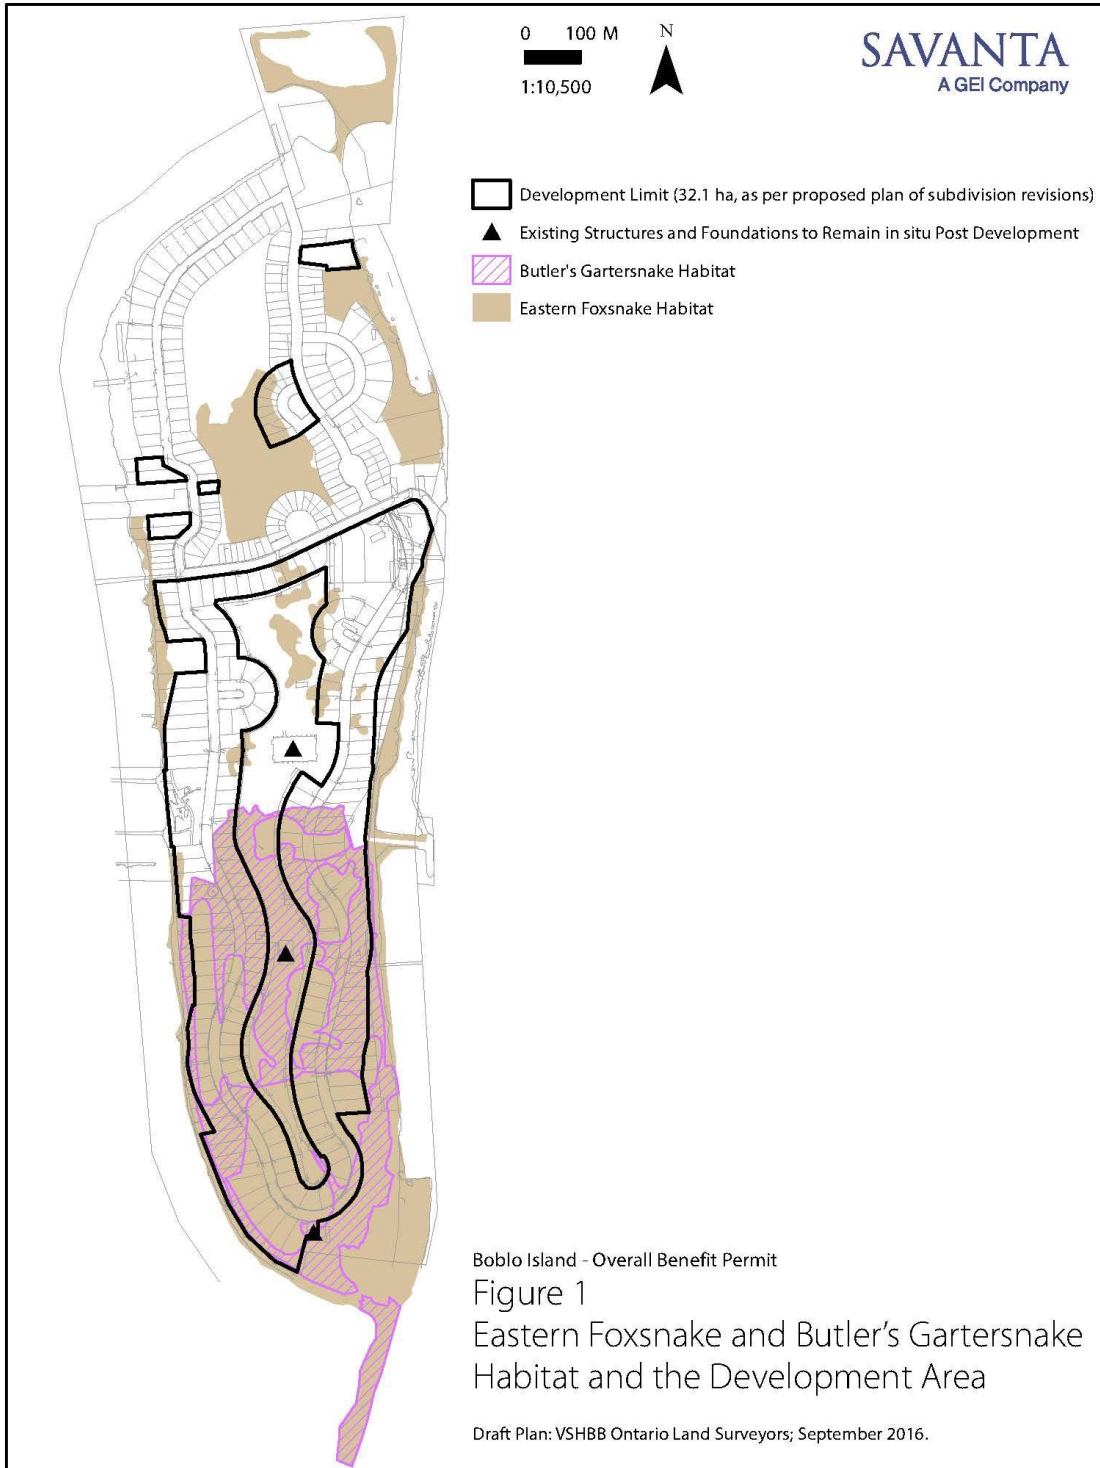

# Appendix 1: Species Habitat and the Proposed Development Area on Boblo Island

Path: Z:\Shared\PROJECTS\GIS\Pre\_2020\9096 - SAV 7878 Boblo Island\gis\mxd\2020 08 28\Figure 1 Eastern Foxsnake and Butlers Gartersnake Hab Dev Area.mxd Date: August 29, 2020