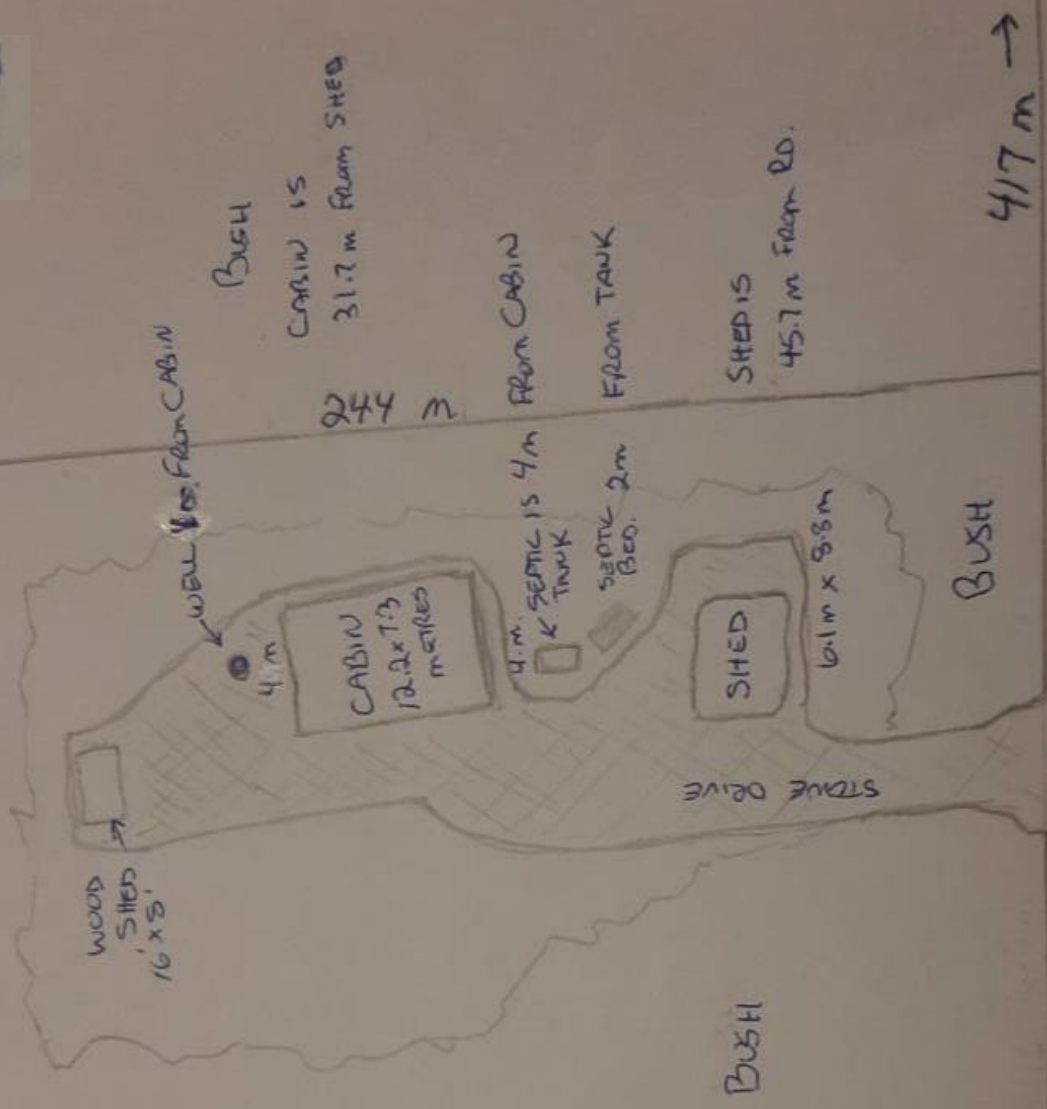

N
↑

BEAUCHAMP HENWOOD Twp LINE

AGRICULTURE

AGRICULTURE

65.2142 - SUBJECT LAND
4.05 ha - AREA TO BE SEVERED

WOODED AREA

WOODED AREA

HENWOOD CON. 6

WOODED AREA

PCL 5105 SEC 5ST 5 1/2 LOT 5 CON 6

HENWOOD 1

→ Z

← 221m

166.5m

HENWOOD CON 6

417m →